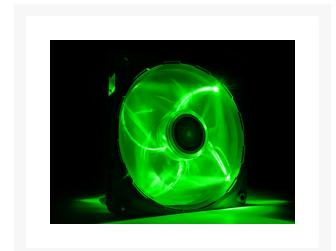

NZXT NZXT FZ LED Air Flow Series 120mm LED Case Fan - Green

Special Price
\$9.72 was
\$14.95

Product Images

Short Description

Product Details:

NZXT proudly introduces its newest series of airflow fans, the FZ-120mm LED fan. The FZ-120mm LED fan is a perfect match for any type of chassis. There are 5 available colors to choose from: white, blue, orange, green, and red. It is ideal for achieving high airflow with minimal speeds of 1200 +/- 20% RPM. The 13 blades provide quiet operation of 26.8 dBA and high airflow of 59.1 CFM. The long-life bearing provides better reliability and extends life span surpassing 2 year warranty. This 120mm fan is the coolest solution for any enthusiast in demand of extreme airflow.

Available in 5 LED vibrant colors: white, blue, orange, green, and red.

Specifications:

MODEL	FZ-120mm LED Airflow Fan
LED	White, Blue, Green, Orange, and Red
VOLTAGE	12V DC
CURRENT	0.21A (rate), 0.30A (safety)
DIMENSIONS	120x120x25mm
CONNECTOR	3 PIN / 3 PIN to 4 PIN MOLEX Convertor (included)
INPUT POWER	2.52W (rate), 3.60W (safety)
SPEED	1200+/-200 RPM
AIR FLOW	59.1 CFM
AIR PRESSURE	0.71 mmH ₂ O
NOISE	26.8 dBA
BEARING	Long Life Bearing
LIFE	40,000 Hours

Fan cables are fully covered in nylon Techflex sleeving and premium heatshrink, colors of your choice.

Description

Product Details:

NZXT proudly introduces its newest series of airflow fans, the FZ-120mm LED fan. The FZ-120mm LED fan is a perfect match for any type of chassis. There are 5 available colors to choose from: white, blue, orange, green, and red. It is ideal for achieving high airflow with minimal speeds of 1200 +/- 20% RPM. The 13 blades provide quiet operation of 26.8 dBA and high airflow of 59.1 CFM. The long-life bearing provides better reliability and extends life span surpassing 2 year warranty. This 120mm fan is the coolest solution for any enthusiast in demand of extreme airflow.