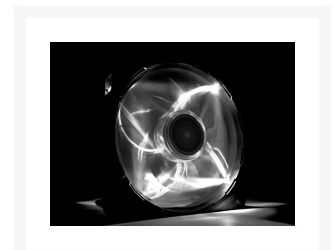

NZXT NZXT FZ LED Air Flow Series 120mm LED Case Fan - White

Special Price
\$10.99 was
\$14.95

Product Images

Short Description

Product Details:

NZXT proudly introduces its newest series of airflow fans, the FZ-120mm LED fan. The FZ-120mm LED fan is a perfect match for any type of chassis. There are 5 available colors to choose from: white, blue, orange, green, and red. It is ideal for achieving high airflow with minimal speeds of 1200 +/- 20% RPM. The 13 blades provide quiet operation of 26.8 dBA and high airflow of 59.1 CFM. The long-life bearing provides better reliability and extends life span surpassing 2 year warranty. This 120mm fan is the coolest solution for any enthusiast in demand of extreme airflow.

Available in 5 LED vibrant colors: white, blue, orange, green, and red.

Specifications:

MODEL	FZ-120mm LED Airflow Fan
LED	White, Blue, Green, Orange, and Red
VOLTAGE	12V DC
CURRENT	0.21A (rate), 0.30A (safety)
DIMENSIONS	120x120x25mm
CONNECTOR	3 PIN / 3 PIN to 4 PIN MOLEX Convertor (included)
INPUT POWER	2.52W (rate), 3.60W (safety)
SPEED	1200+/-200 RPM
AIR FLOW	59.1 CFM
AIR PRESSURE	0.71 mmH ₂ O
NOISE	26.8 dBA
BEARING	Long Life Bearing
LIFE	40,000 Hours

Fan cables are fully covered in nylon Techflex sleeving and premium heatshrink, colors of your choice.

Description

Product Details:

NZXT proudly introduces its newest series of airflow fans, the FZ-120mm LED fan. The FZ-120mm LED fan is a perfect match for any type of chassis. There are 5 available colors to choose from: white, blue, orange, green, and red. It is ideal for achieving high airflow with minimal speeds of 1200 +/- 20% RPM. The 13 blades provide quiet operation of 26.8 dBA and high airflow of 59.1 CFM. The long-life bearing provides better reliability and extends life span surpassing 2 year warranty. This 120mm fan is the coolest solution for any enthusiast in demand of extreme airflow.