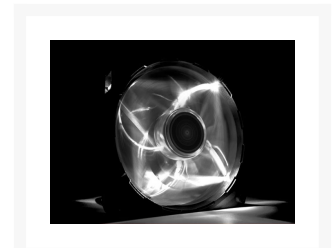

NZXT NZXT FZ LED Air Flow Series 120mm LED Case Fan - White

Special Price
\$9.72 was
\$14.95

Product Images

Short Description

Product Details:

NZXT proudly introduces its newest series of airflow fans, the FZ-120mm LED fan. The FZ-120mm LED fan is a perfect match for any type of chassis. There are 5 available colors to choose from: white, blue, orange, green, and red. It is ideal for achieving high airflow with minimal speeds of 1200 +/- 20% RPM. The 13 blades provide quiet operation of 26.8 dBA and high airflow of 59.1 CFM. The long-life bearing provides better reliability and extends life span surpassing 2 year warranty. This 120mm fan is the coolest solution for any enthusiast in demand of extreme airflow.

Available in 5 LED vibrant colors: white, blue, orange, green, and red.

Specifications:

MODEL	FZ-120mm LED Airflow Fan
LED	White, Blue, Green, Orange, and Red
VOLTAGE	12V DC
CURRENT	0.21A (rate), 0.30A (safety)
DIMENSIONS	120x120x25mm
CONNECTOR	3 PIN / 3 PIN to 4 PIN MOLEX Convertor (included)
INPUT POWER	2.52W (rate), 3.60W (safety)
SPEED	1200+/-200 RPM
AIR FLOW	59.1 CFM
AIR PRESSURE	0.71 mmH ₂ O
NOISE	26.8 dBA
BEARING	Long Life Bearing
LIFE	40,000 Hours

Fan cables are fully covered in nylon Techflex sleeving and premium heatshrink, colors of your choice.

Description

Product Details:

NZXT proudly introduces its newest series of airflow fans, the FZ-120mm LED fan. The FZ-120mm LED fan is a perfect match for any type of chassis. There are 5 available colors to choose from: white, blue, orange, green, and red. It is ideal for achieving high airflow with minimal speeds of 1200 +/- 20% RPM. The 13 blades provide quiet operation of 26.8 dBA and high airflow of 59.1 CFM. The long-life bearing provides better reliability and extends life span surpassing 2 year warranty. This 120mm fan is the coolest solution for any enthusiast in demand of extreme airflow.