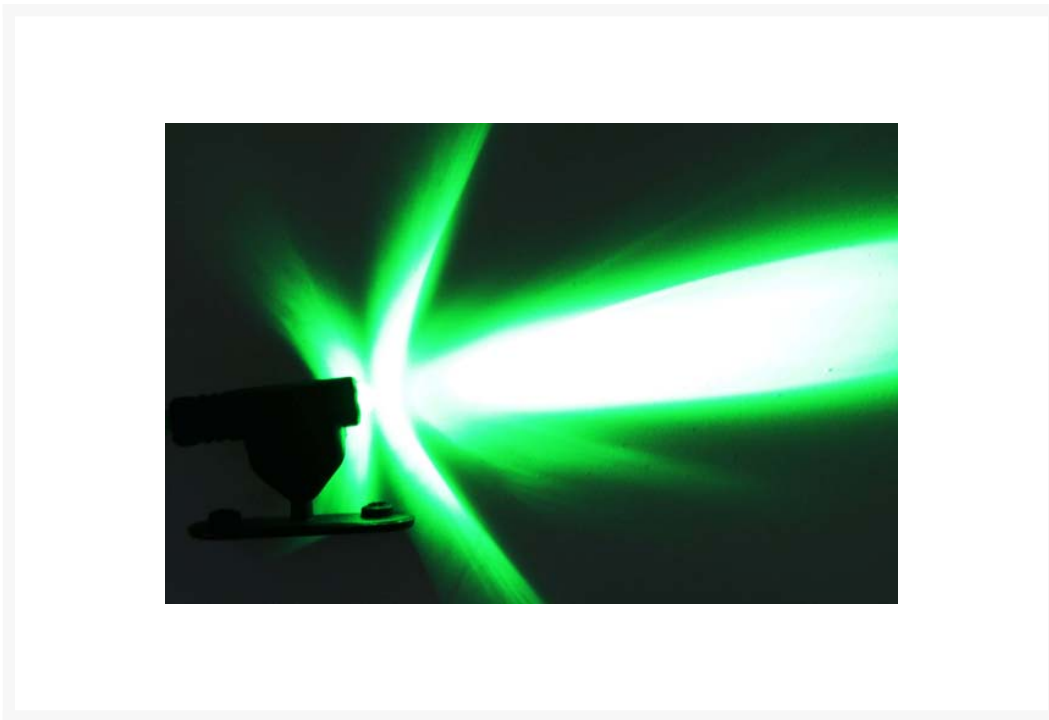

ModMyToys HELIOS - Premium LED Spotlight - Green

\$7.95

Product Images

Short Description

If your beautiful new build deserves some highlighted features of the expensive and cool looking hardware in your chassis, ModMyToys has you covered with the HELIOS LED Premium Spotlight. Don't confuse these with the old and ugly looking single beam LED's of yonder. The new HELIOS LED Spotlights feature a slick 360 degree ball mount swivel so that you can mount the base in any area you choose and then rotate the beam to exactly the spot you want to put extra colored lighting on.

Description

If your beautiful new build deserves some highlighted features of the expensive and cool looking hardware in your chassis, ModMyToys has you covered with the HELIOS LED Premium Spotlight. Don't confuse these with the old and ugly looking single beam LED's of yonder. The new HELIOS LED Spotlights feature a slick 360 degree ball mount swivel so that you can mount the base in any area you choose and then rotate the beam to exactly the spot you want to put extra colored lighting on. The old Laserbeams were a fixed base and very hard to mount and then have the beam point where you want it to go. This problem is now solved! With a beautiful black body and base that blend into the background we include a hook and loop mounting pad and a full set of screws for a more permanent mount. We even had the cables sleeved in the tightest weave sleeving in the business and we include TWO (2) colored LEDs per package! Every package comes with a matching sleeved LED cable in the color of the LED as well as a black sleeved LED cable for those that prefer and use only black cables in their builds. So we got you covered! So enjoy the new ModMyToys HELIOS LED and let your imagination run away with the ways you can compliment and feature any part of your rig using multiple colors with the New HELIOS LED Premium Spotlight's!