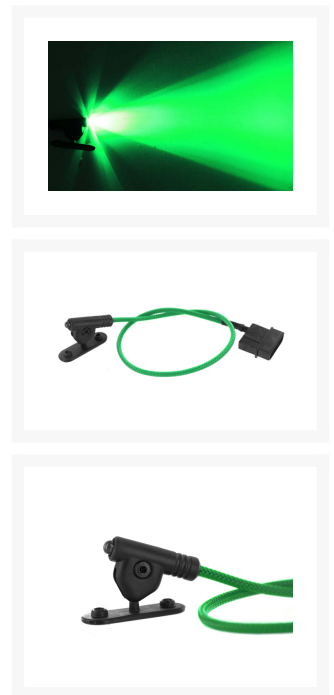

ModMyToys HELIOS - Premium LED Spotlight - Green

\$7.95

Product Images

Short Description

If your beautiful new build deserves some highlighted features of the expensive and cool looking hardware in your chassis, ModMyToys has you covered with the HELIOS LED Premium Spotlight. Don't confuse these with the old and ugly looking single beam LED's of yonder. The new HELIOS LED Spotlights feature a slick 360 degree ball mount swivel so that you can mount the base in any area you choose and then rotate the beam to exactly the spot you want to put extra colored lighting on.

Description

If your beautiful new build deserves some highlighted features of the expensive and cool looking hardware in your chassis, ModMyToys has you covered with the HELIOS LED Premium Spotlight. Don't confuse these with the old and ugly looking single beam LED's of yonder. The new HELIOS LED Spotlights feature a slick 360 degree ball mount swivel so that you can mount the base in any area you choose and then rotate the beam to exactly the spot you want to put extra colored lighting on. The old Laserbeams were a fixed base and very hard to mount and then have the beam point where you want it to go. This problem is now solved! With a beautiful black body and base that blend into the background we include a hook and loop mounting pad and a full set of screws for a more permanent mount. We even had the cables sleeved in the tightest weave sleeving in the business and we include TWO (2) colored LEDs per package! Every package comes with a matching sleeved LED cable in the color of the LED as well as a black sleeved LED cable for those that prefer and use only black cables in their builds. So we got you covered! So enjoy the new ModMyToys HELIOS LED and let your imagination run away with the ways you can compliment and feature any part of your rig using multiple colors with the New HELIOS LED Premium Spotlight's!