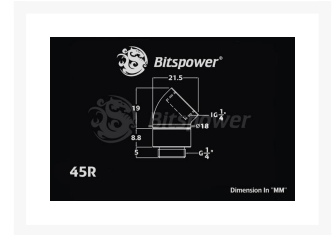

Bitspower G 1/4" Deep Blood Red Rotary 45 Degree IG 1/4" Adapter

Special Price
\$11.01 was
\$12.95

Product Images

Features

- Real Hi-Flow Design.
- Hi-Quality Copper Material.
- 45-Degree Adapter Angle.
- 360-Degree Rotary Angle.
- Outstanding Outlook.
- RoHS Ready

Specifications

- Product Name : G 1/4" Deep Blood Red Rotary 45 Degree IG 1/4" Adapter
- Model Name : BP-DBR45R
- Material : Hi-Quality Brass
- Color : Deep Blood Red

Additional Information

Brand	Bitspower
SKU	BP-DBR45R
Weight	0.2000
Special Order	No
Fitting Type	Adapter
Fitting Angle	45 Degree
Fitting Finish	Red
Vendor SKU/EAN	4711946747879
Special Price	\$11.01