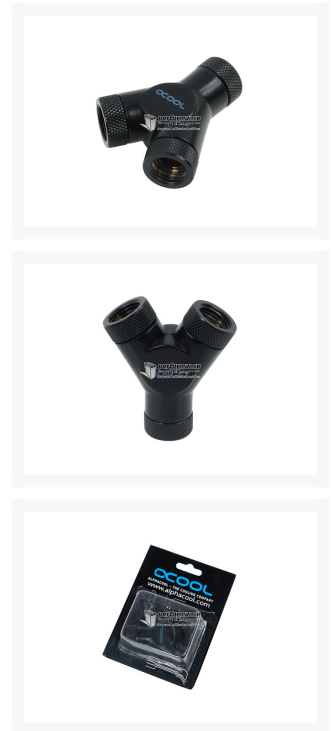

Alphacool Y-Connector - G1/4 Revolvable - 3x Inner Thread - Deep Black

$15.99

Product Images

Short Description

Alphacool's fittings go new ways in looks, quality of manufacturing, colours and choice. The inner diameter of these fittings truly deserves the „high flow“ attribute!