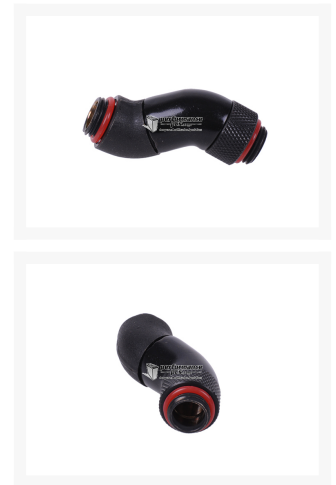

Phobya Angled Double 45° Adaptor Revolvable G1/4" to G1/4" Outer Thread - Matte Black Plated

$7.95

Product Images

Short Description

Product Details:

Angle Adapter, 2x45 ° = 90 °, absolute freedom of movement!

Everyone knows it, the tube rotates, the connectors fit, but not really know what to do? Here is the solution! 2 bearings, one on the other thread on the second 45 ° angle. So you get the absolute freedom of movement and can move his hose into every corner of his system!

The best on this adapter, different! Mated with a standard elbows, it has been completely without tapering, it arises as no additional flow resistance

Technical specifications: