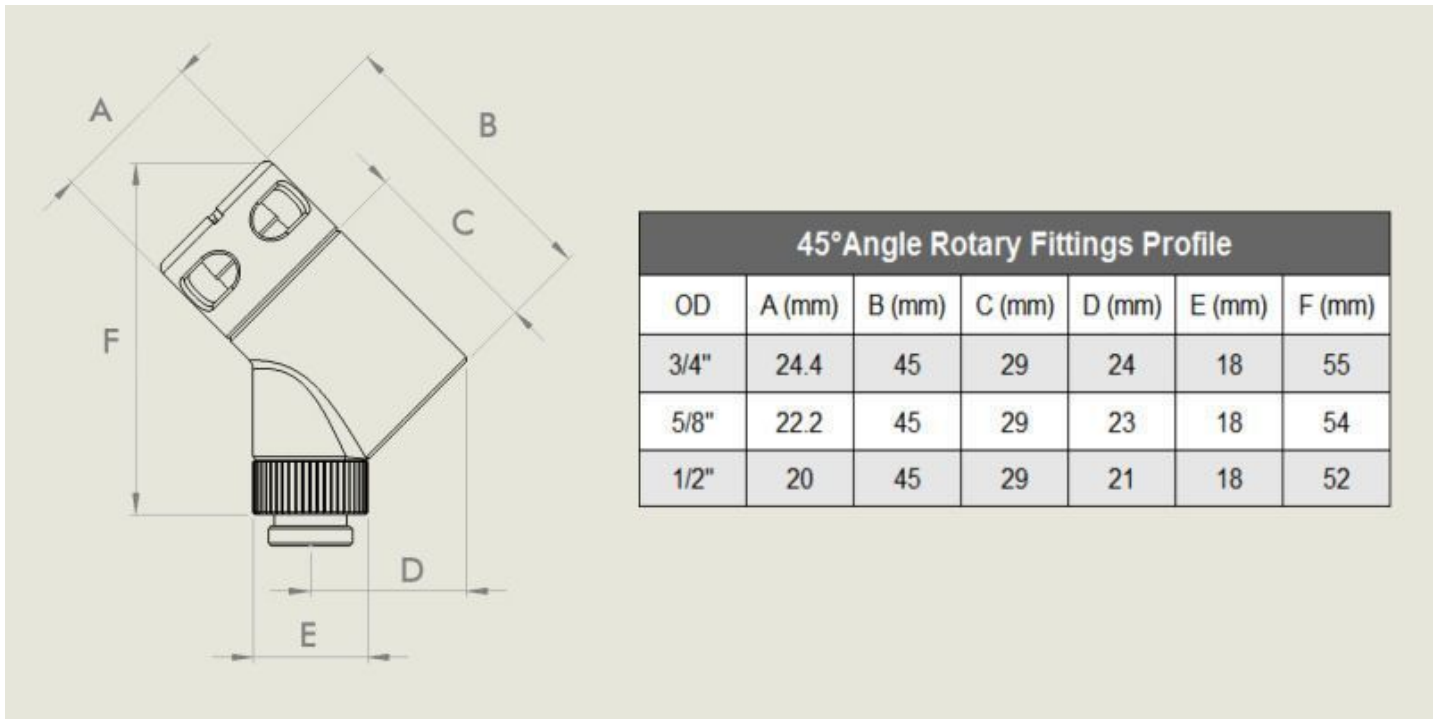

Additional Information

Brand	Monsoon
SKU	MON-RO-45-58-CH
Weight	0.2000
Fitting Type	Connector
Fitting Size	5/8"
Fitting Angle	90 Degree