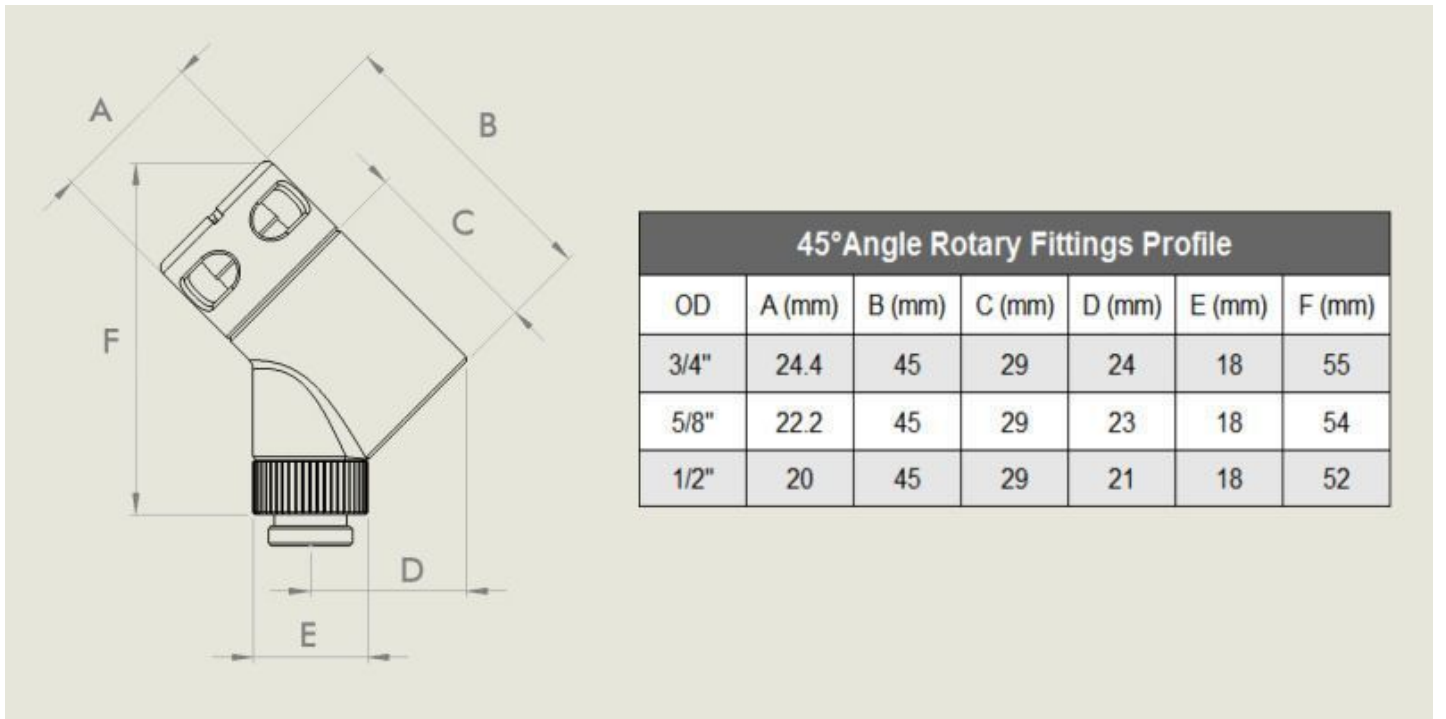

Monsoon 45° Rotary Angle Fitting - 5/8" - Black Chrome

\$9.95

Product Images

Short Description

Designed to beautifully compliment the full line of Monsoon Free Center Compression Fittings. Rotary bodies for each tube size are matched to the compression ring outside diameter for a clean modern aesthetic.

Description

Designed to beautifully compliment the full line of Monsoon Free Center Compression Fittings. Rotary bodies for each tube size are matched to the compression ring outside diameter for a clean modern aesthetic. Brass accent color disks and fittings are sold separately allowing you to mix and match main body and accent colors. This also allows you to change fitting and accent disk colors on future builds without replacing the rotary bodies.

Features

- Available in 45 and 90 degrees.
- Available in standard and patent pending Light Port versions.
- Color accent disks available in all 10 Monsoon color finishes allowing users to mix and match.
- Rotary body O.D. is matched to each tube size compression ring O.D. for a beautifully modern and clean aesthetic.
- Industry standard G 1 / 4 threads on both ends fit any compliant port or fitting.
- Machined from high quality solid brass castings.
- Includes high quality 2.4 mm thick silicone O-rings.

Specifications

Additional Information

Brand	Monsoon
SKU	MON-RO-45-58-BC
Weight	0.2000
Fitting Type	Connector
Fitting Size	5/8"
Fitting Angle	90 Degree
Fitting Finish	Black Chrome