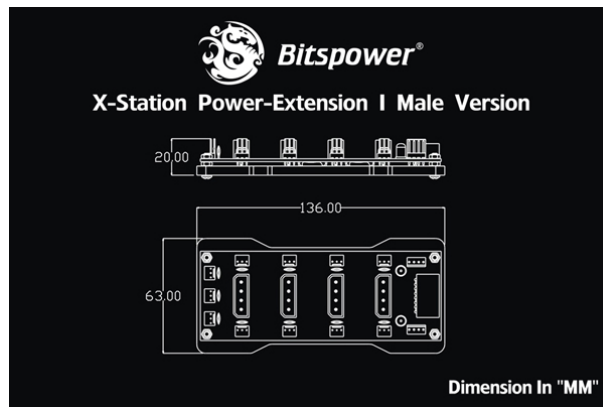

Bitspower X-Station Power-Extension I - Male Version - White

\$24.95

Product Images

Features

- High power circuit design
- Beautiful White LED let power station
- Versatile use
- Small size and central control point

Specifications

Connectors:

- Small 4P Input (Male) * 2
- Big 4P Input (Male) * 1
- Big 4P Output (Male) * 4
- Small 3P 12V DC * 4
- Small 3P 5V DC * 3
- Small 3P 7V DC * 4

Dimension: 136x63x20 MM

Accessories:

- Black Double Side Tape x 2PCS
- EZ-4PIN(Male) 300MM x 1PCS

Options:

- 4 Pack of Female to Female Adapters

Additional Information

Brand	Bitspower
SKU	BP-XSP1M-WH-D
Weight	1.0000
Color	White
Case Accessory Type	Power Extension
Vendor SKU/EAN	4719552208807
Special Price	\$12.99