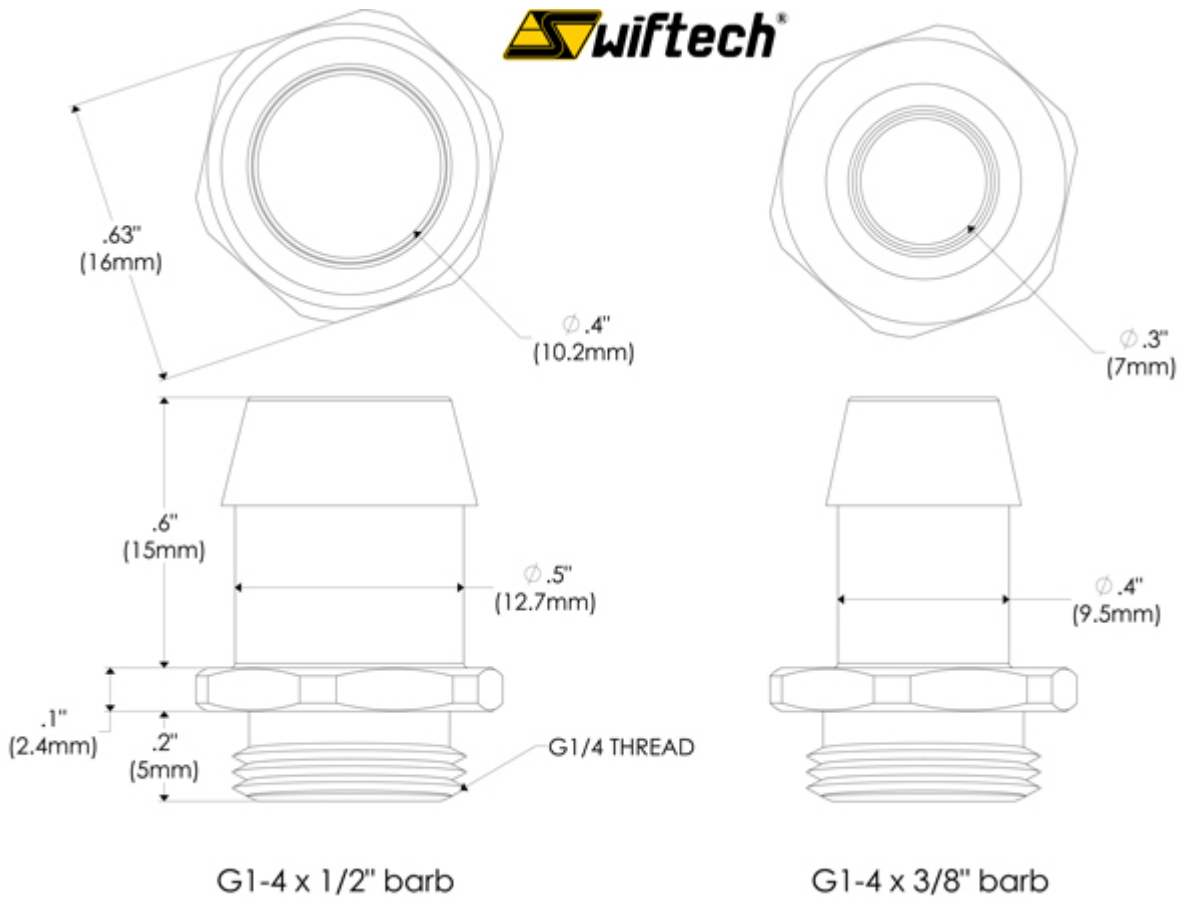

Swiftech G1/4 1/2" Barb Fitting - Chrome (Pack of 2)

\$3.95

Product Images

Short Description

Swiftech G1/4 1/2" Barb Fitting - Chrome. G1/4 Male thread (1/4" BSPP) barb fittings.

Description

Swiftech G1/4 1/2" Barb Fitting - Chrome. G1/4 Male thread (1/4" BSPP) barb fittings.

Content & Features:

- Pack of 2 fittings
- High-flow design
- Built-in oring
- Screen-printed logo

Specifications

- Material: brass
- Finish: high polish chrome or black paint
- Hex nut: compatible with 5/8" or 16mm tool
- Dimensions:

Additional Information

Brand	Swiftech
SKU	G1-4X1-2-BARB-CHR
Weight	0.1000
Fitting Type	Barb
Fitting Size	1/2"
Fitting Angle	Straight