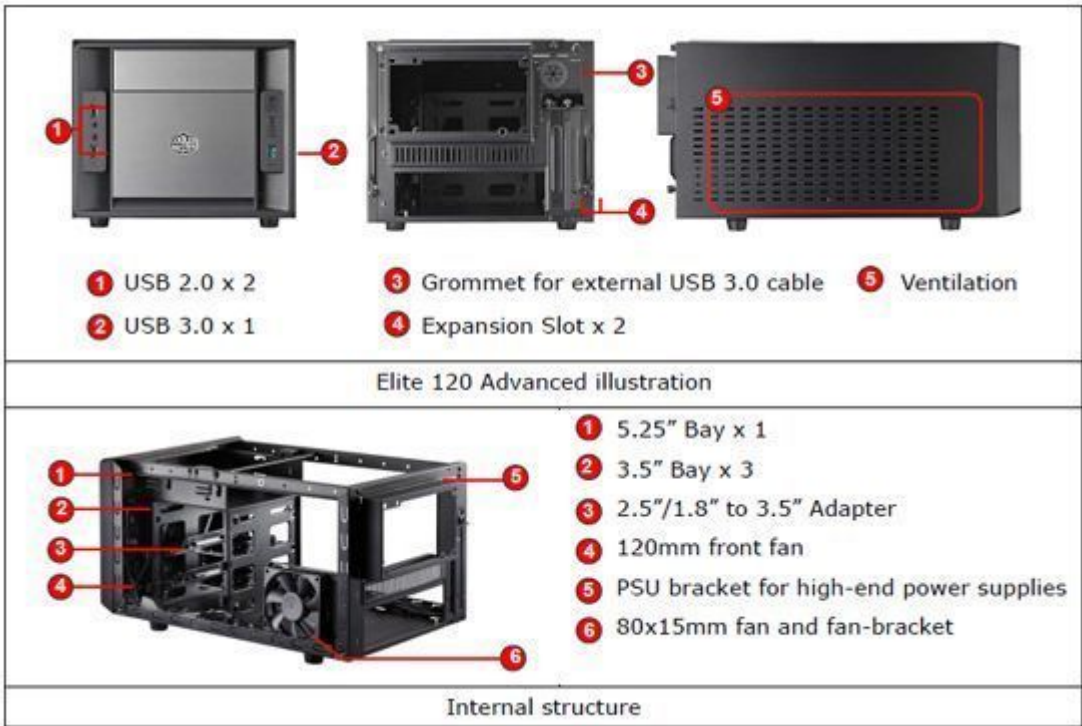

Cooler Master Elite 120 Mini ITX Chassis - Black

\$49.99

Product Images

Short Description

The Cooler Master Elite 120 Advanced is an ultra compact case with support for Full Size High-End Desktop components. Other than conventional Mini ITX cases, The Elite 120 Advanced supports more affordable, quiet, efficient and easily available Full Size ATX PSU's. It can accommodate even the largest Ultra High-End VGAs, a 5.25" optical drive and up to 5 HDDs or SSDs. Thanks to a smart airflow system featuring 3 fans it manages to still keep the system cool and quiet. Topped off with a stylish brushed aluminum front, this is a compact case you don't want to hide.

Description

The Cooler Master Elite 120 Advanced is an ultra compact case with support for Full Size High-End Desktop components. Other than conventional Mini ITX cases, The Elite 120 Advanced supports more affordable, quiet, efficient and easily available Full Size ATX PSU's. It can accommodate even the largest Ultra High-End VGAs, a 5.25" optical drive and up to 5 HDDs or SSDs. Thanks to a smart airflow system featuring 3 fans it manages to still keep the system cool and quiet. Topped off with a stylish brushed aluminum front, this is a compact case you don't want to hide.

Features

- Unprecedented airflow for a Mini-ITX case
- 1/3 the size of a standard case
- Supports standard length ATX PSUs with innovative rear mount
- Supports Ultra High-End VGA's (HD7990/GTX690)

- Stylish Aluminum front panel
- USB 3.0 Super Speed Support
- Features a Full Size 5.25" Drive Bay
- Supports Up to 3 x 3.5" / 4 x 2.5" HDD/SSD (converted from 2 x 3.5" HDD bay)

Specifications

Model	RC-120A-KKN1
Color	Black
Material	Appearance: Aluminum & Polymer front Case body: Steel Alloy
Dimension	240 x 207.4 x 401.4mm 9.4 x 8.2 x 15.8 inch
Weight	3.3 kg / 7.3 lb
M/B Type	Mini-ITX