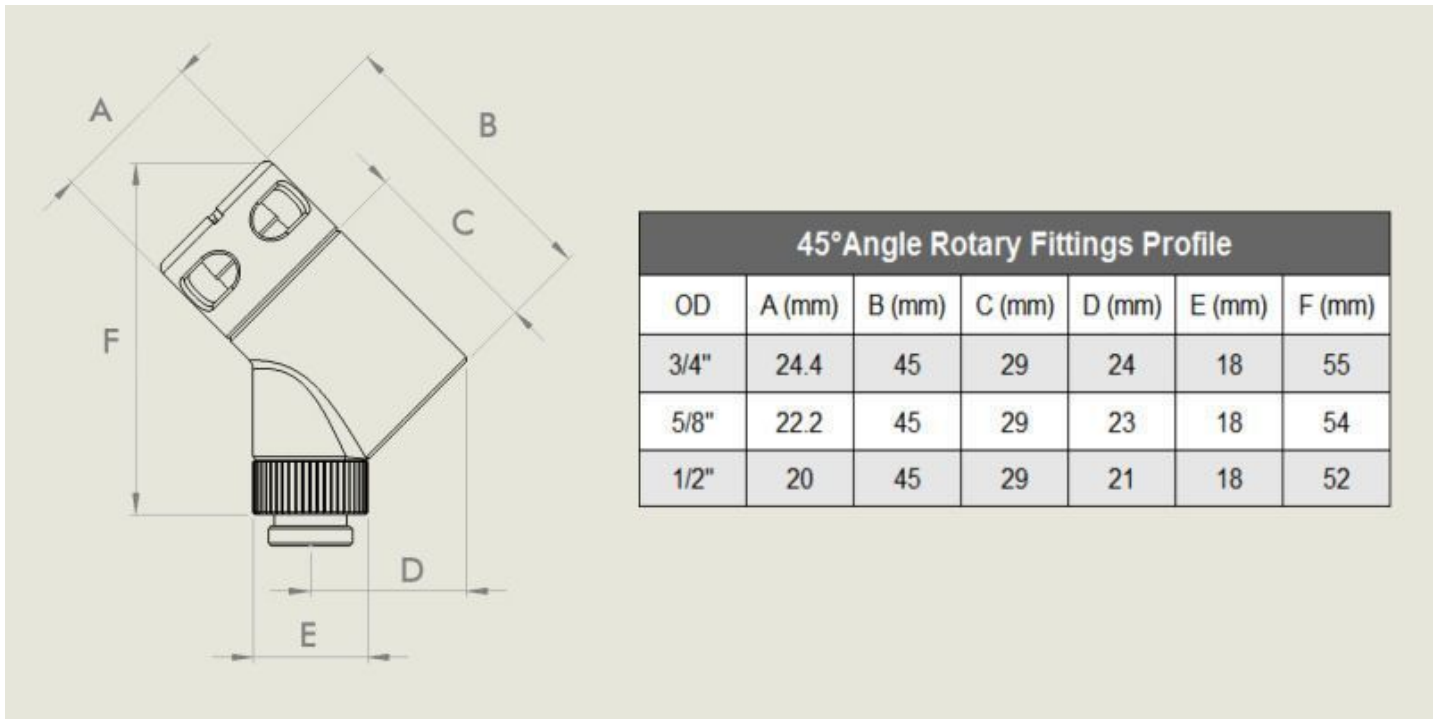

Additional Information

Brand	Monsoon
SKU	MON-LP-45-58-MB
Weight	0.2000
Fitting Type	Connector
Fitting Size	5/8"
Fitting Angle	45 Degree
Fitting Finish	Matte Black