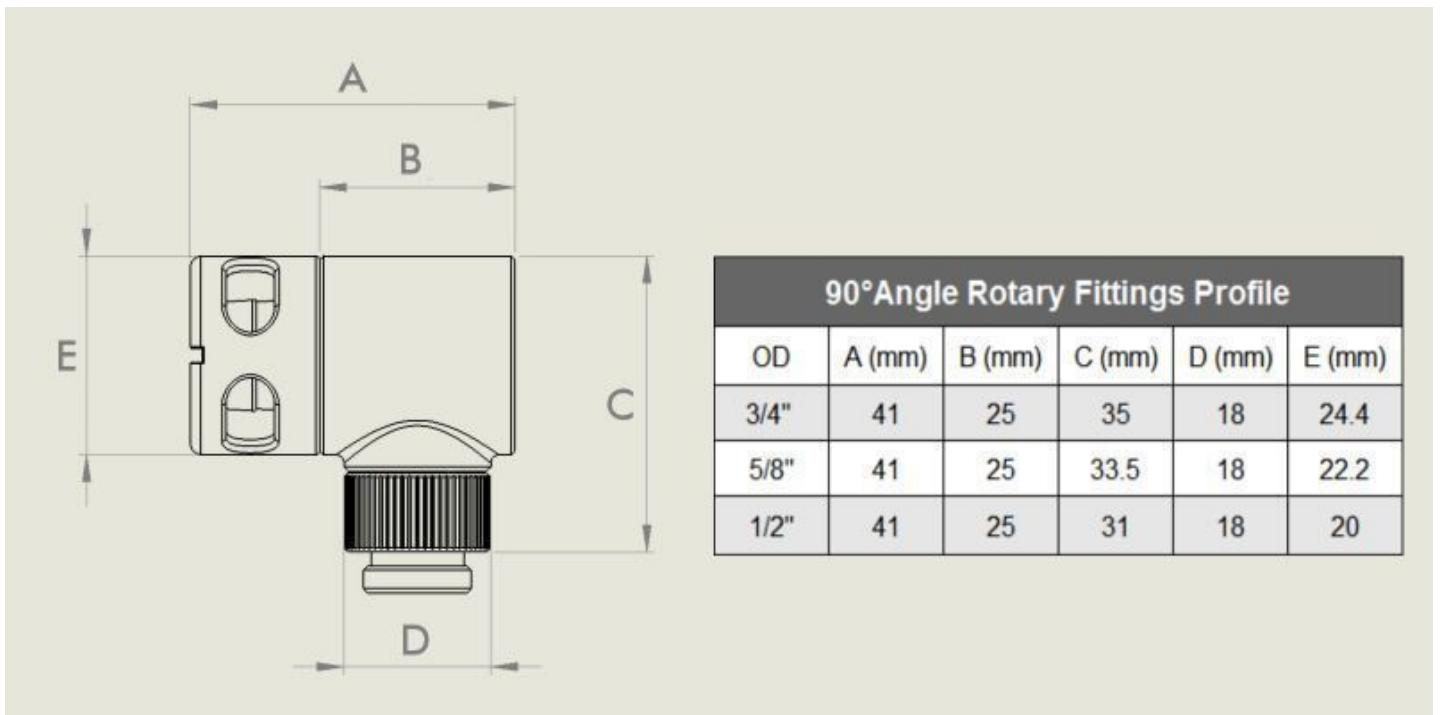

Monsoon 90° Rotary Angle Fitting - 3/4" - Blue

\$10.95

Product Images

Short Description

Designed to beautifully compliment the full line of Monsoon Free Center Compression Fittings. Rotary bodies for each tube size are matched to the compression ring outside diameter for a clean modern aesthetic.

Description

Designed to beautifully compliment the full line of Monsoon Free Center Compression Fittings. Rotary bodies for each tube size are matched to the compression ring outside diameter for a clean modern aesthetic. Brass accent color disks and fittings are sold separately allowing you to mix and match main body and accent colors. This also allows you to change fitting and accent disk colors on future builds without replacing the rotary bodies.

Features

- Available in 45 and 90 degrees.
- Available in standard and patent pending Light Port versions.
- Color accent disks available in all 10 Monsoon color finishes allowing users to mix and match.
- Rotary body O.D. is matched to each tube size compression ring O.D. for a beautifully modern and clean aesthetic.
- Industry standard G 1 / 4 threads on both ends fit any compliant port or fitting.
- Machined from high quality solid brass castings.
- Includes high quality 2.4 mm thick silicone O-rings.

Specifications

Additional Information

Brand	Monsoon
SKU	MON-RO-90-34-BL
Weight	0.2000
Fitting Type	Connector
Fitting Size	3/4"
Fitting Angle	90 Degree