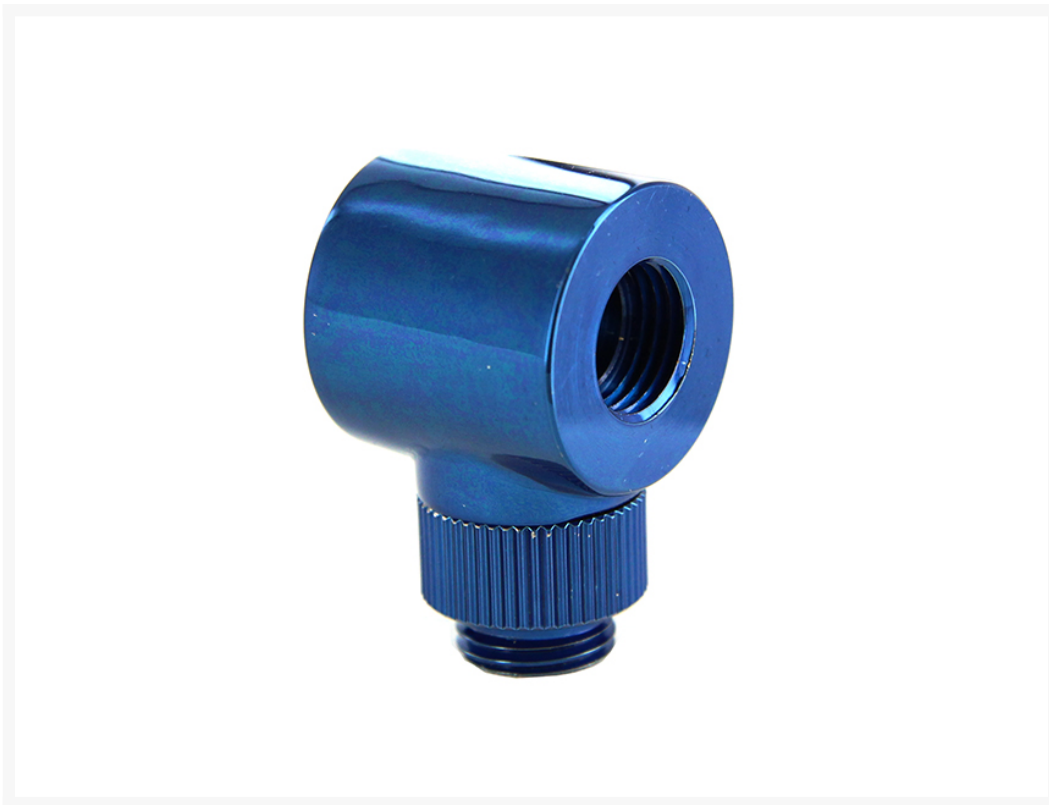

Monsoon 90° Rotary Angle Fitting - 3/4" - Blue

\$10.95

Product Images

Short Description

Designed to beautifully compliment the full line of Monsoon Free Center Compression Fittings. Rotary bodies for each tube size are matched to the compression ring outside diameter for a clean modern aesthetic.

Description

Designed to beautifully compliment the full line of Monsoon Free Center Compression Fittings. Rotary bodies for each tube size are matched to the compression ring outside diameter for a clean modern aesthetic. Brass accent color disks and fittings are sold separately allowing you to mix and match main body and accent colors. This also allows you to change fitting and accent disk colors on future builds without replacing the rotary bodies.

Features

- Available in 45 and 90 degrees.
- Available in standard and patent pending Light Port versions.
- Color accent disks available in all 10 Monsoon color finishes allowing users to mix and match.
- Rotary body O.D. is matched to each tube size compression ring O.D. for a beautifully modern and clean aesthetic.
- Industry standard G 1 / 4 threads on both ends fit any compliant port or fitting.
- Machined from high quality solid brass castings.
- Includes high quality 2.4 mm thick silicone O-rings.

Specifications

Additional Information

Brand	Monsoon
SKU	MON-RO-90-34-BL
Weight	0.2000
Fitting Type	Connector
Fitting Size	3/4"
Fitting Angle	90 Degree