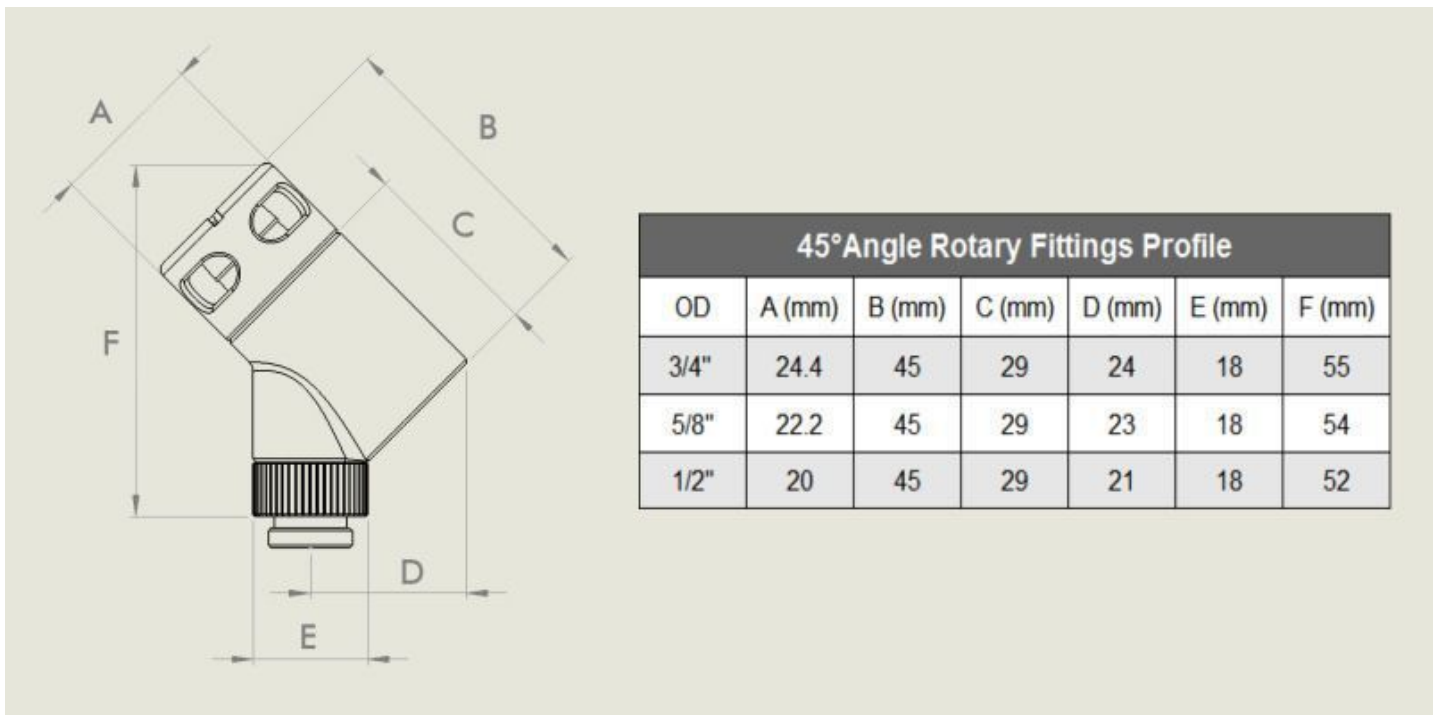

Monsoon 45° Rotary Angle Fitting - 3/4" - Blue

\$10.95

Product Images

Short Description

Designed to beautifully compliment the full line of Monsoon Free Center Compression Fittings. Rotary bodies for each tube size are matched to the compression ring outside diameter for a clean modern aesthetic.

Description

Designed to beautifully compliment the full line of Monsoon Free Center Compression Fittings. Rotary bodies for each tube size are matched to the compression ring outside diameter for a clean modern aesthetic. Brass accent color disks and fittings are sold separately allowing you to mix and match main body and accent colors. This also allows you to change fitting and accent disk colors on future builds without replacing the rotary bodies.

Features

- Available in 45 and 90 degrees.
- Available in standard and patent pending Light Port versions.
- Color accent disks available in all 10 Monsoon color finishes allowing users to mix and match.
- Rotary body O.D. is matched to each tube size compression ring O.D. for a beautifully modern and clean aesthetic.
- Industry standard G 1 / 4 threads on both ends fit any compliant port or fitting.
- Machined from high quality solid brass castings.
- Includes high quality 2.4 mm thick silicone O-rings.

Specifications

Additional Information

Brand	Monsoon
SKU	MON-RO-45-34-BL
Weight	0.2000
Fitting Type	Connector
Fitting Size	3/4"
Fitting Angle	45 Degree