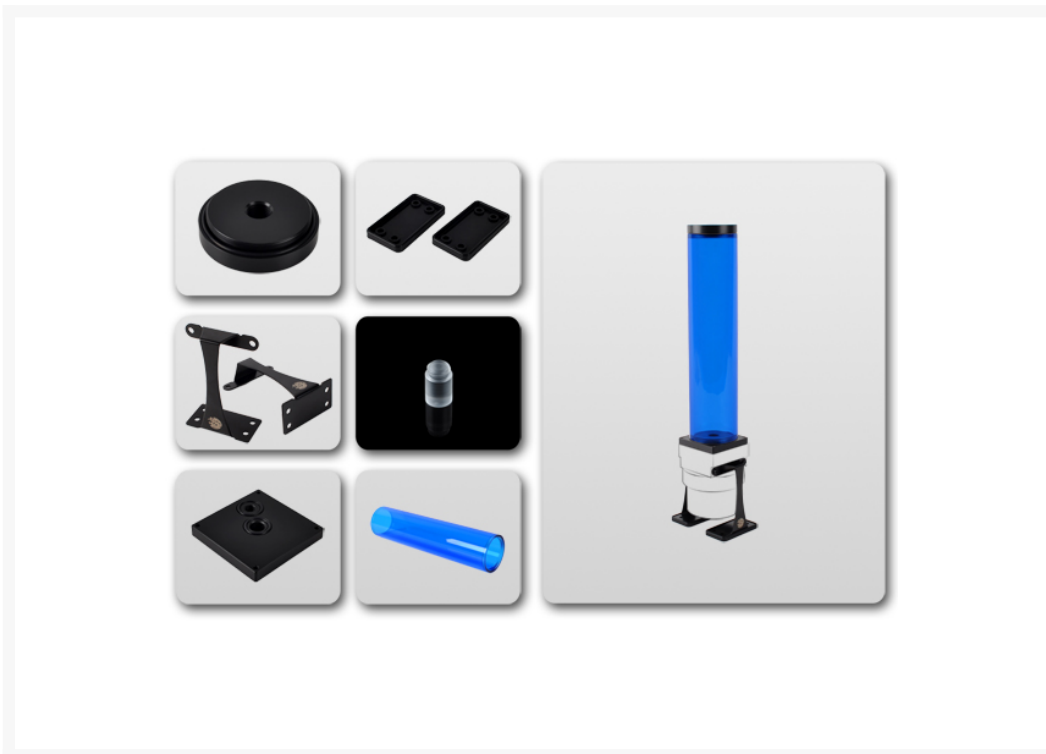

# Bitspower Dual / Single D5 Top Upgrade Kit 250 (ICE Blue Tube + Black POM Cap)

\$54.50

## Short Description

Bitspower Dual / Single D5 Top Upgrade Kit 250 (ICE Blue Tube + Black POM Cap)

## Description

---

Bitspower Dual / Single D5 Top Upgrade Kit 250 (ICE Blue Tube + Black POM Cap)

*Measurements: Approx. 380mm tall, installed.*

### Features:

1. Design For Bitspower Dual / Single D5 TOP With Reservoir Application.
2. Only Compatible With Bitspower Z-Multi / Z-tube / Z Series.
3. Vertical Holding Bracket Included.
4. RoHS Compliant.