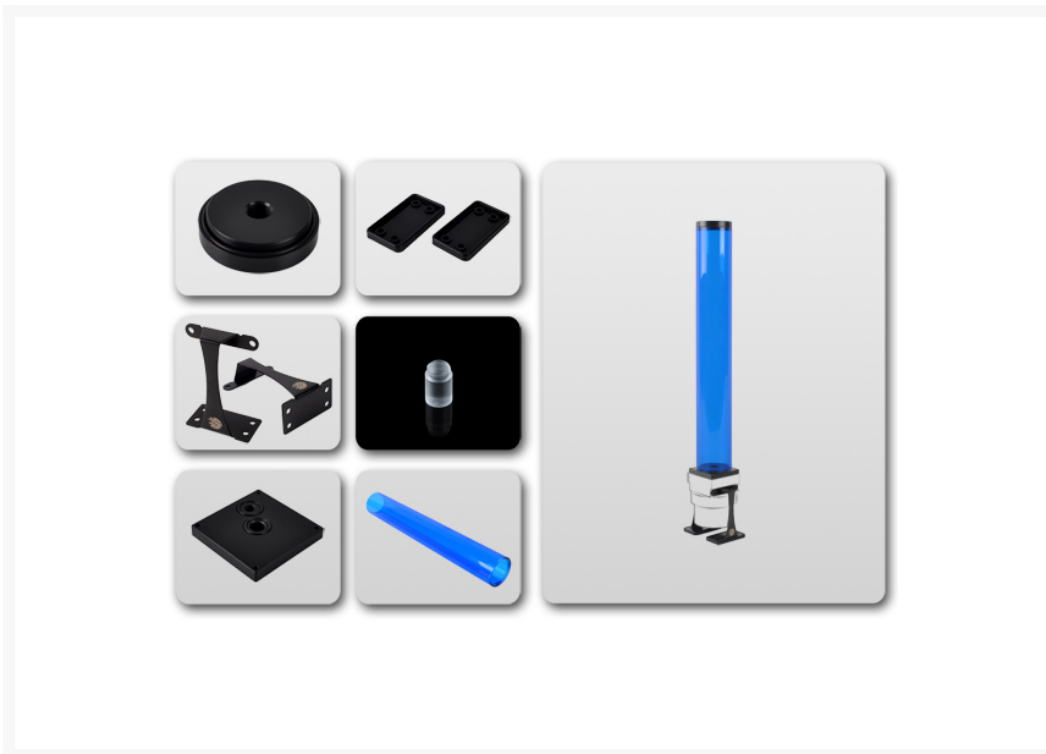

 **Bitspower Dual / Single
D5 Top Upgrade Kit 400
(ICE Blue Tube + Black POM
Cap)**

\$54.95

Product Images

Short Description

Bitspower Dual / Single D5 Top Upgrade Kit 400 (ICE Blue Tube + Black POM Cap)

Description

Bitspower Dual / Single D5 Top Upgrade Kit 400 (ICE Blue Tube + Black POM Cap)

Measurements: Approx. 520mm tall, installed.

Features:

1. Design For Bitspower Dual / Single D5 TOP With Reservoir Application.
2. Only Compatible With Bitspower Z-Multi / Z-tube / Z Series.
3. Vertical Holding Bracket Included.
4. RoHS Compliant.

Included:

1. BP-WTZPC1-BK x 1PCS.
2. 400mm ICE Blue Acrylic Tube x 1PCS.
3. BP-DSRAP-BK x 1PCS.
4. BP-DSBRA-MBK x 1Set.

*****All Specification May Be Changed Without Further Notice*****

Additional Information

Brand	Bitspower
SKU	BP-D5TOPUK400P-BKIBL
Weight	2.0000
Color	Blue
Pump Type	Laing D5
Material	Acrylic
Vendor SKU/EAN	1197