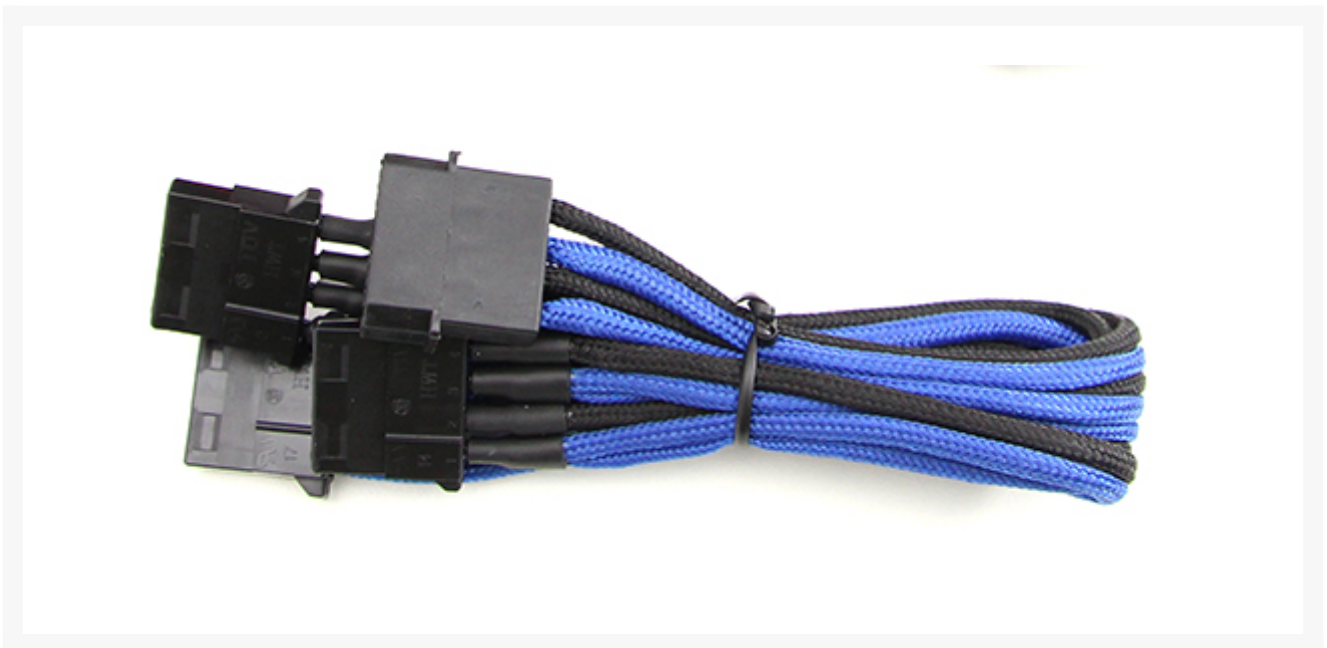

# BitFenix Molex To 3 x Molex Adapter - 60cm - Blue/Black Sleeve

Special Price  
**\$1.95** was  
**\$7.99**

## Short Description

With input from some of the world's most prolific case modders, BitFenix Alchemy Multisleeved Cables offer a premium ultra-dense weave and a unique multisleeved construction for an unparalleled look. These premium cables feature precision molded connectors, and come in a variety of colors and cable types, enabling modders to transform normal PCs into objects of wonderment.

## Description

---

With input from some of the world's most prolific case modders, BitFenix Alchemy Multisleeved Cables offer a premium ultra-dense weave and a unique multisleeved construction for an unparalleled look. These premium cables feature precision molded connectors, and come in a variety of colors and cable types, enabling modders to transform normal PCs into objects of wonderment.