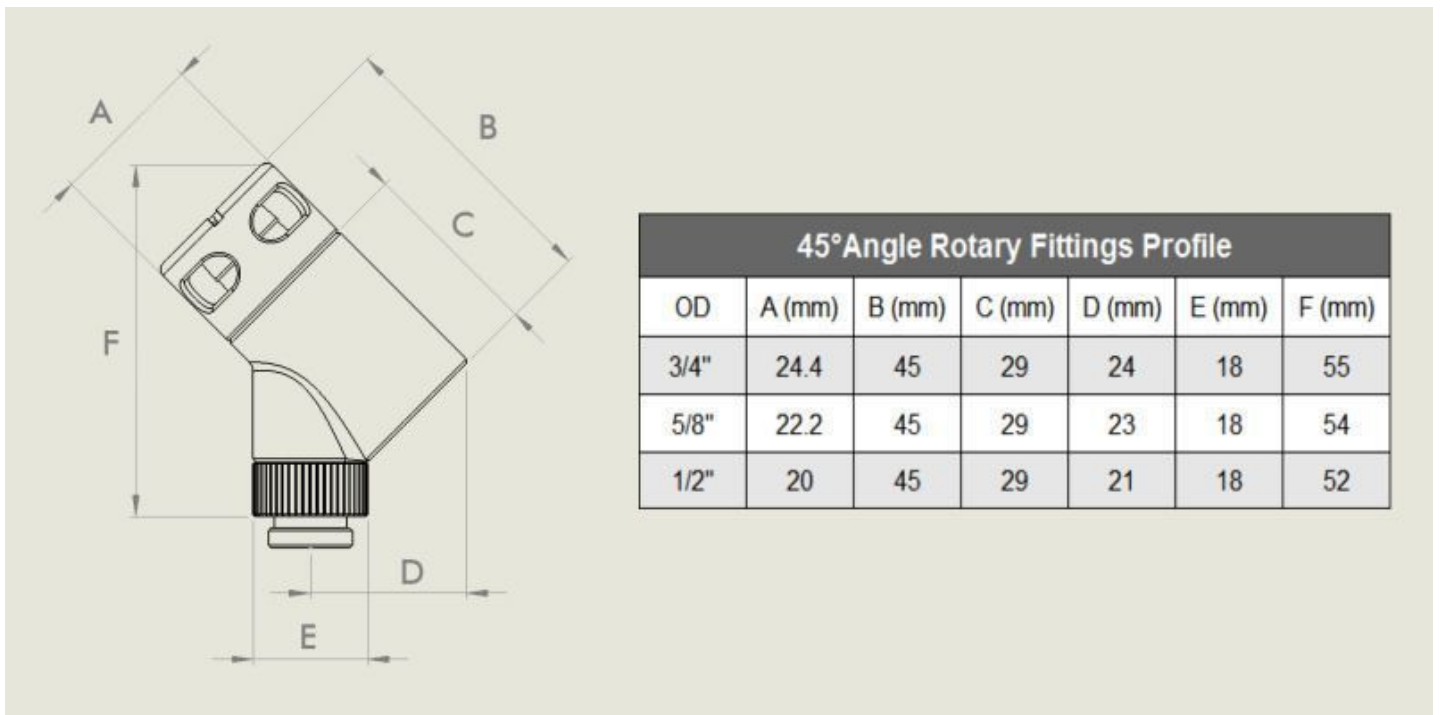

Monsoon 45° Rotary Angle Fitting - 1/2" - Green

\$9.95

Product Images

Short Description

Designed to beautifully compliment the full line of Monsoon Free Center Compression Fittings. Rotary bodies for each tube size are matched to the compression ring outside diameter for a clean modern aesthetic.

Description

Designed to beautifully compliment the full line of Monsoon Free Center Compression Fittings. Rotary bodies for each tube size are matched to the compression ring outside diameter for a clean modern aesthetic. Brass accent color disks and fittings are sold separately allowing you to mix and match main body and accent colors. This also allows you to change fitting and accent disk colors on future builds without replacing the rotary bodies.

Features

- Available in 45 and 90 degrees.
- Available in standard and patent pending Light Port versions.
- Color accent disks available in all 10 Monsoon color finishes allowing users to mix and match.
- Rotary body O.D. is matched to each tube size compression ring O.D. for a beautifully modern and clean aesthetic.
- Industry standard G 1 / 4 threads on both ends fit any compliant port or fitting.
- Machined from high quality solid brass castings.
- Includes high quality 2.4 mm thick silicone O-rings.

Specifications

Additional Information

Brand	Monsoon
SKU	MON-RO-45-12-GN
Weight	0.2000
Fitting Type	Connector
Fitting Size	1/2"
Fitting Angle	45 Degree