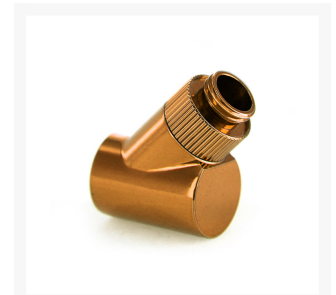

Monsoon 45° Rotary Angle Fitting - 1/2" - Orange

\$9.95

Product Images

Short Description

Designed to beautifully compliment the full line of Monsoon Free Center Compression Fittings. Rotary bodies for each tube size are matched to the compression ring outside diameter for a clean modern aesthetic.

Description

Designed to beautifully compliment the full line of Monsoon Free Center Compression Fittings. Rotary bodies for each tube size are matched to the compression ring outside diameter for a clean modern aesthetic. Brass accent color disks and fittings are sold separately allowing you to mix and match main body and accent colors. This also allows you to change fitting and accent disk colors on future builds without replacing the rotary bodies.

Features

- Available in 45 and 90 degrees.
- Available in standard and patent pending Light Port versions.
- Color accent disks available in all 10 Monsoon color finishes allowing users to mix and match.
- Rotary body O.D. is matched to each tube size compression ring O.D. for a beautifully modern and clean aesthetic.
- Industry standard G 1 / 4 threads on both ends fit any compliant port or fitting.
- Machined from high quality solid brass castings.
- Includes high quality 2.4 mm thick silicone O-rings.

Specifications

Additional Information

Brand	Monsoon
SKU	MON-RO-45-12-OR
Weight	0.2000
Fitting Type	Connector
Fitting Size	1/2"
Fitting Angle	45 Degree