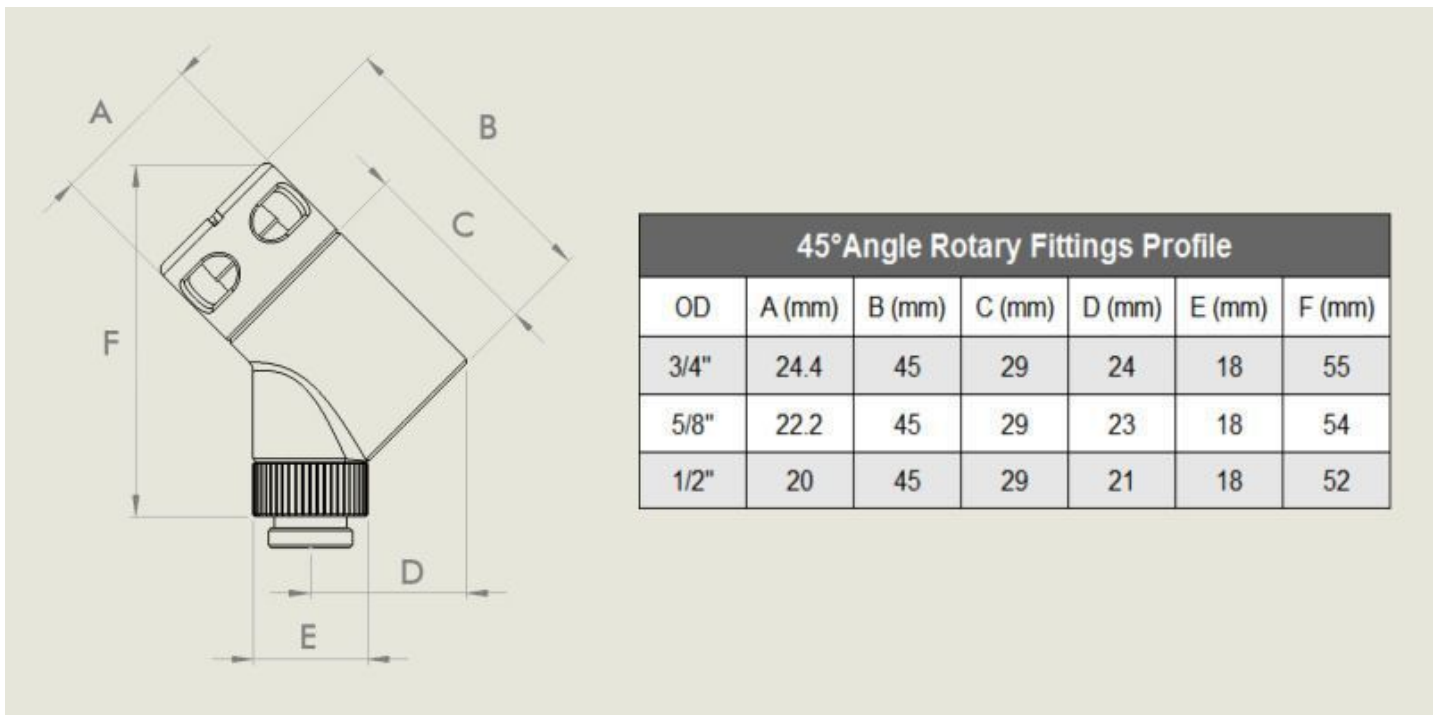

Monsoon 45° Rotary Angle Fitting - 1/2" - Orange

\$9.95

Product Images

Short Description

Designed to beautifully compliment the full line of Monsoon Free Center Compression Fittings. Rotary bodies for each tube size are matched to the compression ring outside diameter for a clean modern aesthetic.

Description

Designed to beautifully compliment the full line of Monsoon Free Center Compression Fittings. Rotary bodies for each tube size are matched to the compression ring outside diameter for a clean modern aesthetic. Brass accent color disks and fittings are sold separately allowing you to mix and match main body and accent colors. This also allows you to change fitting and accent disk colors on future builds without replacing the rotary bodies.

Features

- Available in 45 and 90 degrees.
- Available in standard and patent pending Light Port versions.
- Color accent disks available in all 10 Monsoon color finishes allowing users to mix and match.
- Rotary body O.D. is matched to each tube size compression ring O.D. for a beautifully modern and clean aesthetic.
- Industry standard G 1 / 4 threads on both ends fit any compliant port or fitting.
- Machined from high quality solid brass castings.
- Includes high quality 2.4 mm thick silicone O-rings.

Specifications

Additional Information

Brand	Monsoon
SKU	MON-RO-45-12-OR
Weight	0.2000
Fitting Type	Connector
Fitting Size	1/2"
Fitting Angle	45 Degree