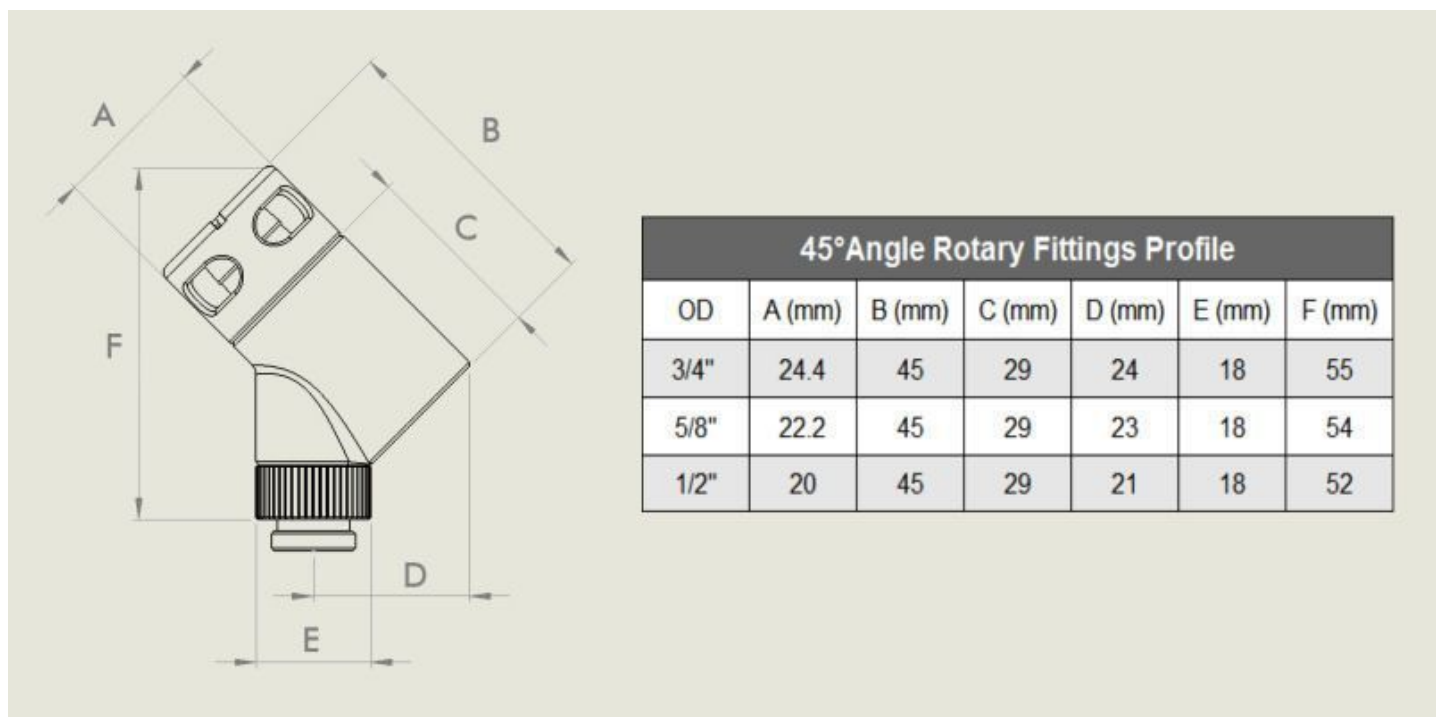

Monsoon 45° Rotary Angle Fitting - 5/8" - White

\$9.95

Product Images

Short Description

Designed to beautifully compliment the full line of Monsoon Free Center Compression Fittings. Rotary bodies

for each tube size are matched to the compression ring outside diameter for a clean modern aesthetic.

Description

Designed to beautifully compliment the full line of Monsoon Free Center Compression Fittings. Rotary bodies for each tube size are matched to the compression ring outside diameter for a clean modern aesthetic. Brass accent color disks and fittings are sold separately allowing you to mix and match main body and accent colors. This also allows you to change fitting and accent disk colors on future builds without replacing the rotary bodies.

Features

- Available in 45 and 90 degrees.
- Available in standard and patent pending Light Port versions.
- Color accent disks available in all 10 Monsoon color finishes allowing users to mix and match.
- Rotary body O.D. is matched to each tube size compression ring O.D. for a beautifully modern and clean aesthetic.
- Industry standard G 1 / 4 threads on both ends fit any compliant port or fitting.
- Machined from high quality solid brass castings.
- Includes high quality 2.4 mm thick silicone O-rings.

Specifications

Additional Information

Brand	Monsoon
SKU	MON-RO-45-58-WH
Weight	0.2000
Fitting Type	Connector
Fitting Size	5/8"
Fitting Angle	45 Degree