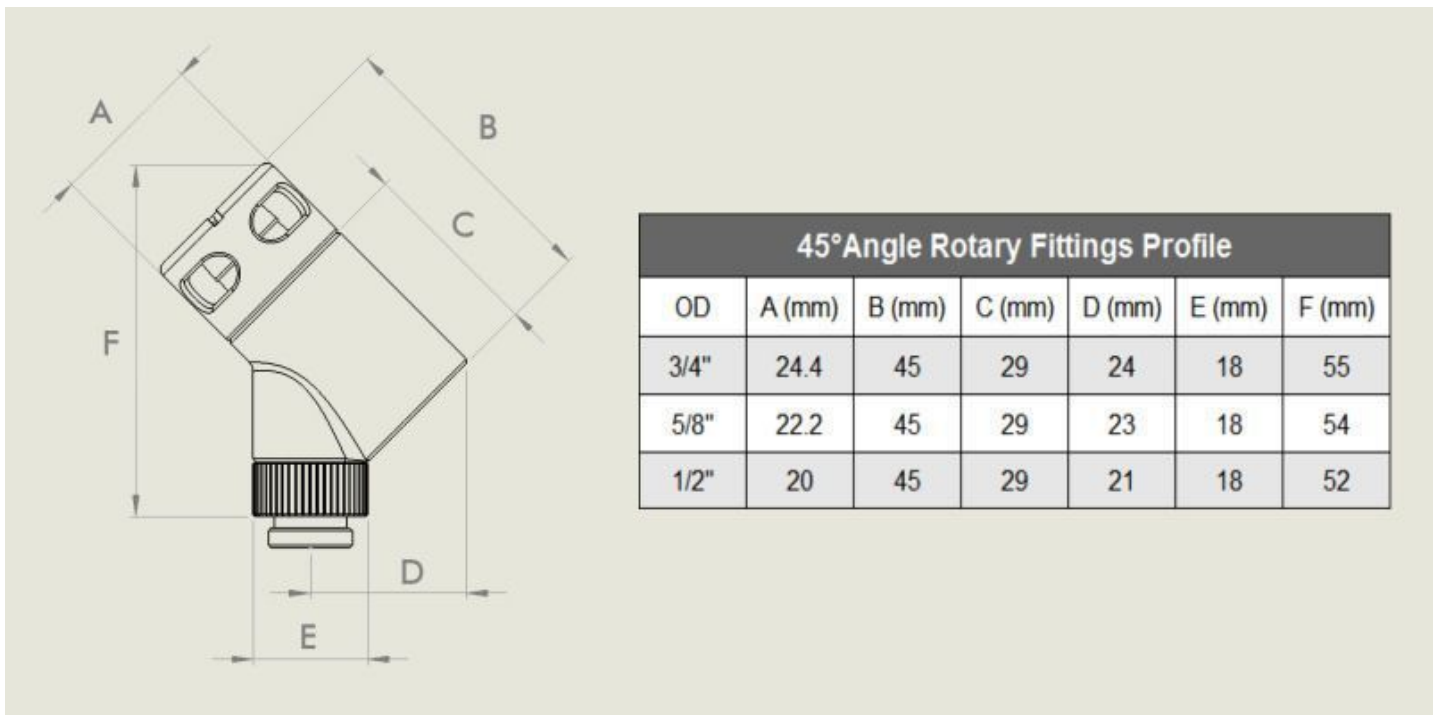

Monsoon 45° Rotary Angle Fitting - 1/2" - Blue

\$9.95

Product Images

Short Description

Designed to beautifully compliment the full line of Monsoon Free Center Compression Fittings. Rotary bodies for each tube size are matched to the compression ring outside diameter for a clean modern aesthetic.

Description

Designed to beautifully compliment the full line of Monsoon Free Center Compression Fittings. Rotary bodies for each tube size are matched to the compression ring outside diameter for a clean modern aesthetic. Brass accent color disks and fittings are sold separately allowing you to mix and match main body and accent colors. This also allows you to change fitting and accent disk colors on future builds without replacing the rotary bodies.

Features

- Available in 45 and 90 degrees.
- Available in standard and patent pending Light Port versions.
- Color accent disks available in all 10 Monsoon color finishes allowing users to mix and match.
- Rotary body O.D. is matched to each tube size compression ring O.D. for a beautifully modern and clean aesthetic.
- Industry standard G 1 / 4 threads on both ends fit any compliant port or fitting.
- Machined from high quality solid brass castings.
- Includes high quality 2.4 mm thick silicone O-rings.

Specifications

Additional Information

Brand	Monsoon
SKU	MON-RO-45-12-BL
Weight	0.2000
Fitting Type	Connector
Fitting Size	1/2"
Fitting Angle	45 Degree