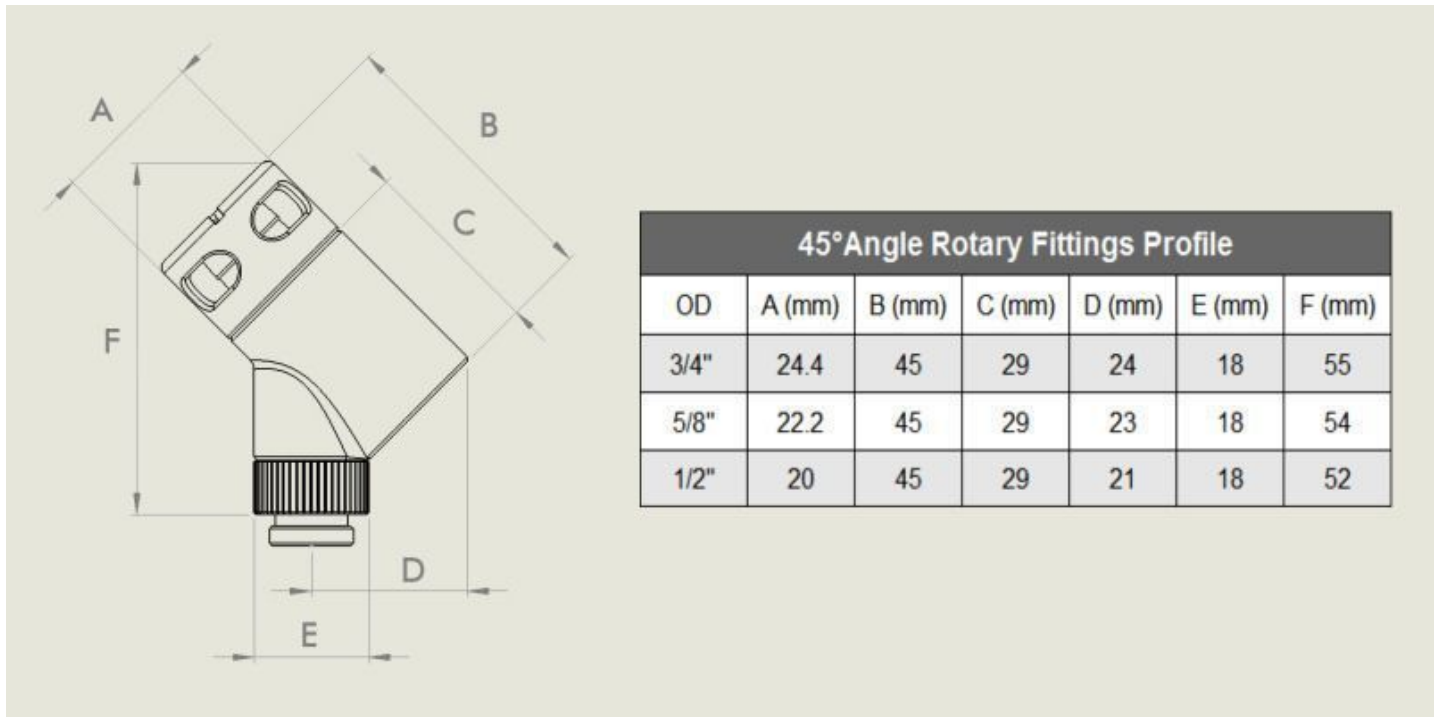

users to mix and match colors.

- Rotary body O.D. is matched to each tube size compression ring O.D. for a beautifully modern and clean aesthetic.
- Industry standard G 1 / 4 threads on both ends fit any compliant port or fitting.
- Machined from high quality solid brass castings.
- Includes high quality 2.4 mm thick silicone O-rings.

Specifications

Additional Information

Brand	Monsoon
SKU	MON-LP-45-58-RD
Weight	0.2000
Fitting Type	Connector
Fitting Size	5/8"
Fitting Angle	45 Degree