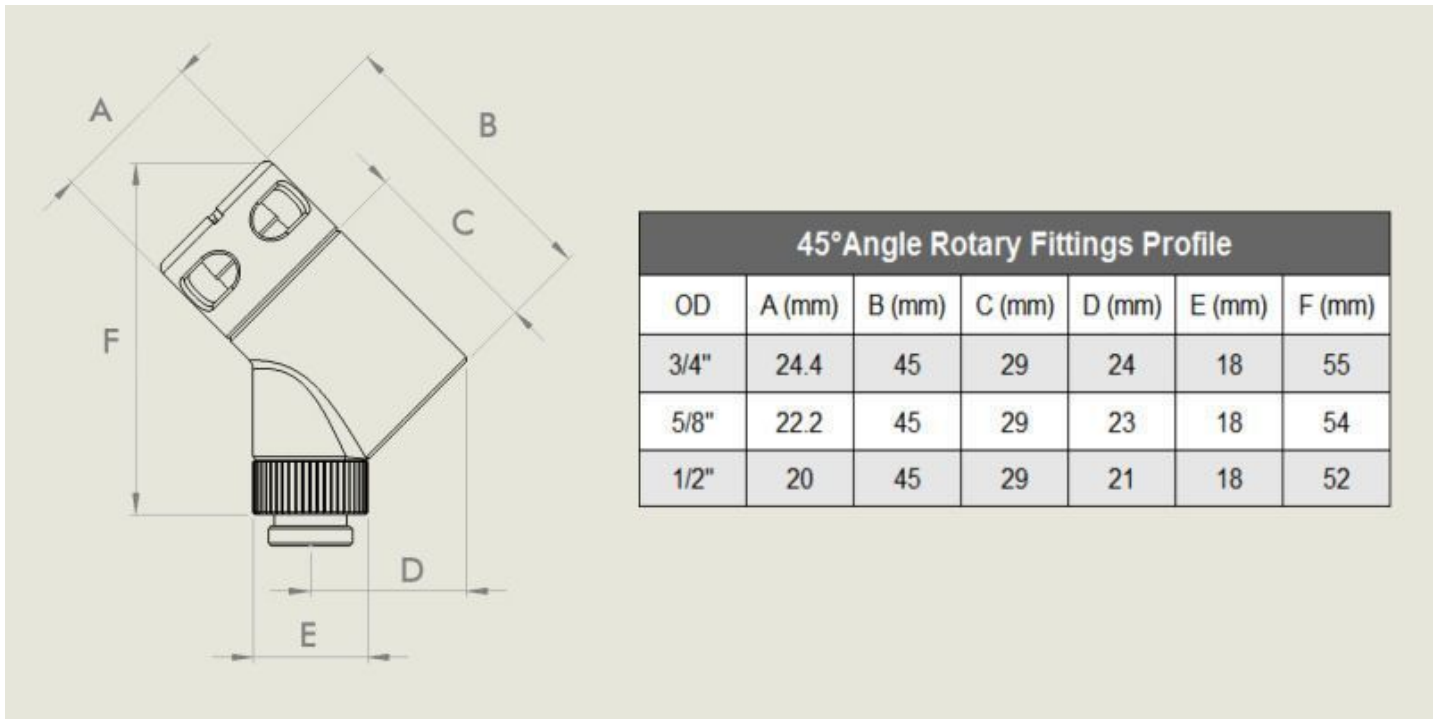

Monsoon Light Port 45° Rotary Angle Fitting - 5/8" - White

\$12.95

Product Images

Short Description

Designed to beautifully compliment the full line of Monsoon Free Center Compression Fittings. Rotary bodies for each tube size are matched to the compression ring outside diameter for a clean modern aesthetic. The Light Port feature allows you to install our color matched Monsoon LED plugs for a killer lighting effect.

Description

Designed to beautifully compliment the full line of Monsoon Free Center Compression Fittings. Rotary bodies for each tube size are matched to the compression ring outside diameter for a clean modern aesthetic. The patent pending Light Port feature allows you to install our color matched Monsoon narrow focus 8 degree super bright LED plugs that blast light out into your loop for a killer lighting effect. If monitoring performance is more your thing, you can install our color matched Monsoon Temp Probe Plugs. Hands down one of the most beautiful and innovative rotary fittings ever released—just what you would expect from Monsoon.

Features

- Available in 45 and 90 degrees.
- Available in standard and patent pending Light Port versions.
- Standard Plugs, LED Plugs, and Temp Probe Plugs available in all 10 Monsoon color finishes allowing users to mix and match colors.
- Rotary body O.D. is matched to each tube size compression ring O.D. for a beautifully modern and clean aesthetic.
- Industry standard G 1 / 4 threads on both ends fit any compliant port or fitting.
- Machined from high quality solid brass castings.
- Includes high quality 2.4 mm thick silicone O-rings.

Specifications

45°Angle Rotary Fittings Profile						
OD	A (mm)	B (mm)	C (mm)	D (mm)	E (mm)	F (mm)
3/4"	24.4	45	29	24	18	55
5/8"	22.2	45	29	23	18	54
1/2"	20	45	29	21	18	52

Additional Information

Brand	Monsoon
SKU	MON-LP-45-58-WH
Weight	0.2000
Fitting Type	Connector
Fitting Size	5/8"
Fitting Angle	45 Degree