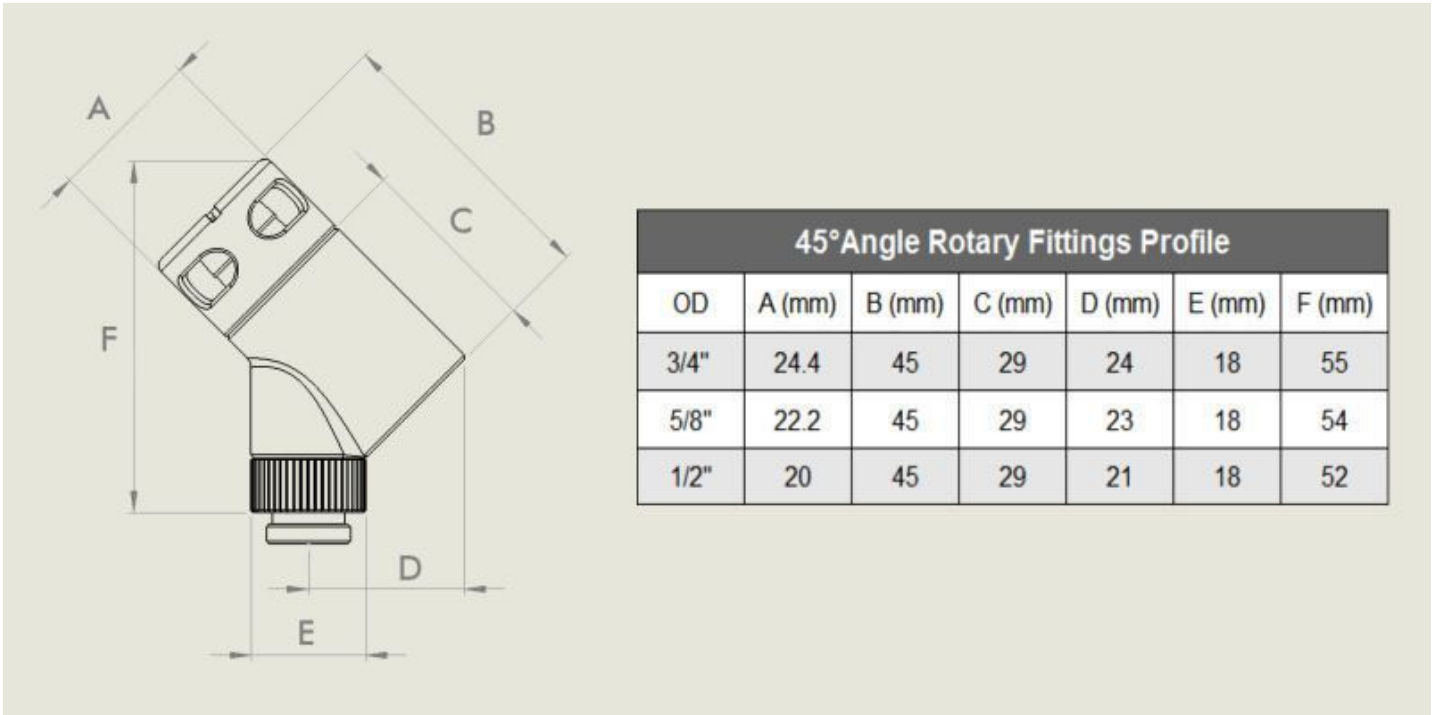

users to mix and match colors.

- Rotary body O.D. is matched to each tube size compression ring O.D. for a beautifully modern and clean aesthetic.
- Industry standard G 1 / 4 threads on both ends fit any compliant port or fitting.
- Machined from high quality solid brass castings.
- Includes high quality 2.4 mm thick silicone O-rings.

Specifications

Additional Information

Brand	Monsoon
SKU	MON-LP-45-58-PR
Weight	0.2000
Fitting Type	Connector
Fitting Size	5/8"
Fitting Angle	45 Degree