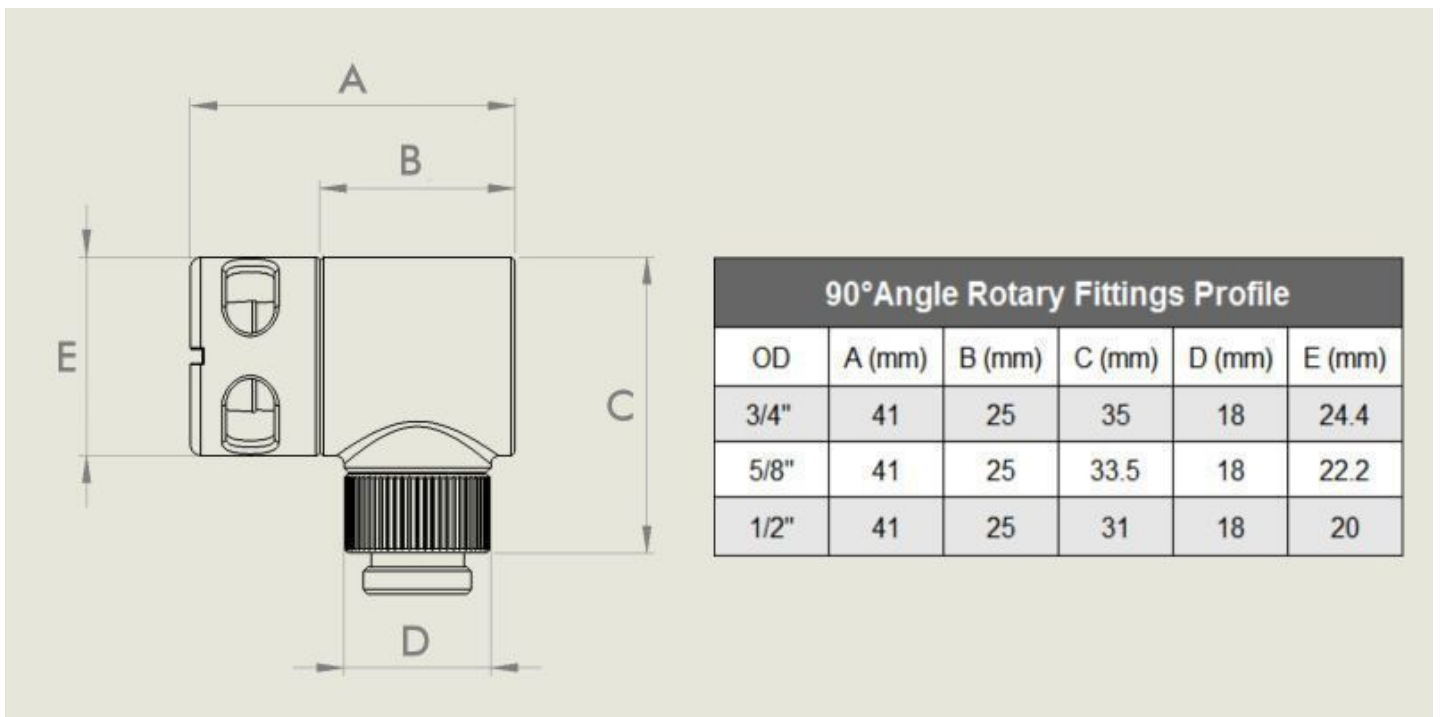

Monsoon Light Port 90° Rotary Angle Fitting - 3/4" - Green

\$11.95

Product Images

Short Description

Designed to beautifully compliment the full line of Monsoon Free Center Compression Fittings. Rotary bodies for each tube size are matched to the compression ring outside diameter for a clean modern aesthetic. The Light Port feature allows you to install our color matched Monsoon LED plugs for a killer lighting effect.

Description

Designed to beautifully compliment the full line of Monsoon Free Center Compression Fittings. Rotary bodies for each tube size are matched to the compression ring outside diameter for a clean modern aesthetic. The patent pending Light Port feature allows you to install our color matched Monsoon narrow focus 8 degree super bright LED plugs that blast light out into your loop for a killer lighting effect. If monitoring performance is more your thing, you can install our color matched Monsoon Temp Probe Plugs. Hands down one of the most beautiful and innovative rotary fittings ever released—just what you would expect from Monsoon.

Features

- Available in 45 and 90 degrees.
- Available in standard and patent pending Light Port versions.
- Standard Plugs, LED Plugs, and Temp Probe Plugs available in all 10 Monsoon color finishes allowing users to mix and match colors.
- Rotary body O.D. is matched to each tube size compression ring O.D. for a beautifully modern and clean aesthetic.
- Industry standard G 1 / 4 threads on both ends fit any compliant port or fitting.
- Machined from high quality solid brass castings.
- Includes high quality 2.4 mm thick silicone O-rings.

Specifications

Additional Information

Brand	Monsoon
SKU	MON-LP-90-34-GN
Weight	0.2000
Fitting Type	Connector
Fitting Size	3/4"
Fitting Angle	90 Degree