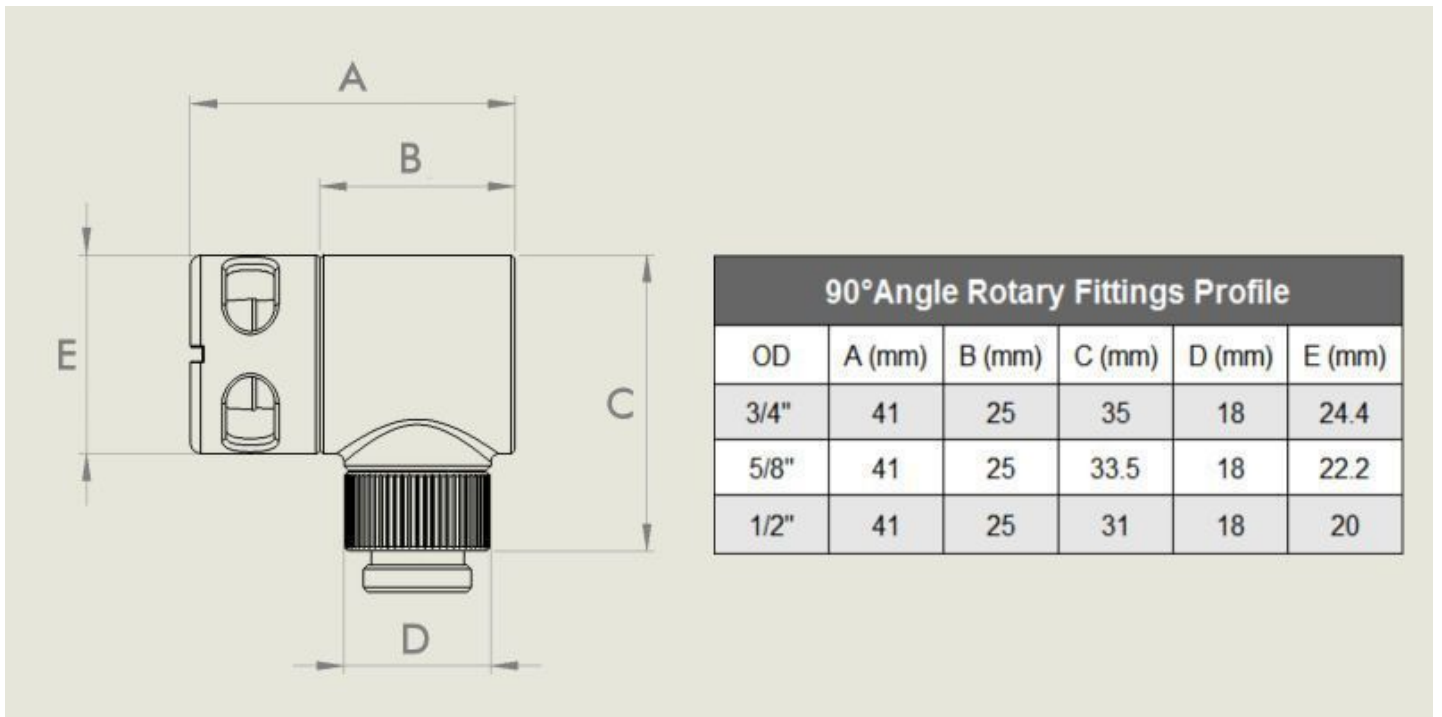

Features

- Available in 45 and 90 degrees.
- Available in standard and patent pending Light Port versions.
- Standard Plugs, LED Plugs, and Temp Probe Plugs available in all 10 Monsoon color finishes allowing users to mix and match colors.
- Rotary body O.D. is matched to each tube size compression ring O.D. for a beautifully modern and clean aesthetic.
- Industry standard G 1 / 4 threads on both ends fit any compliant port or fitting.
- Machined from high quality solid brass castings.
- Includes high quality 2.4 mm thick silicone O-rings.

Specifications