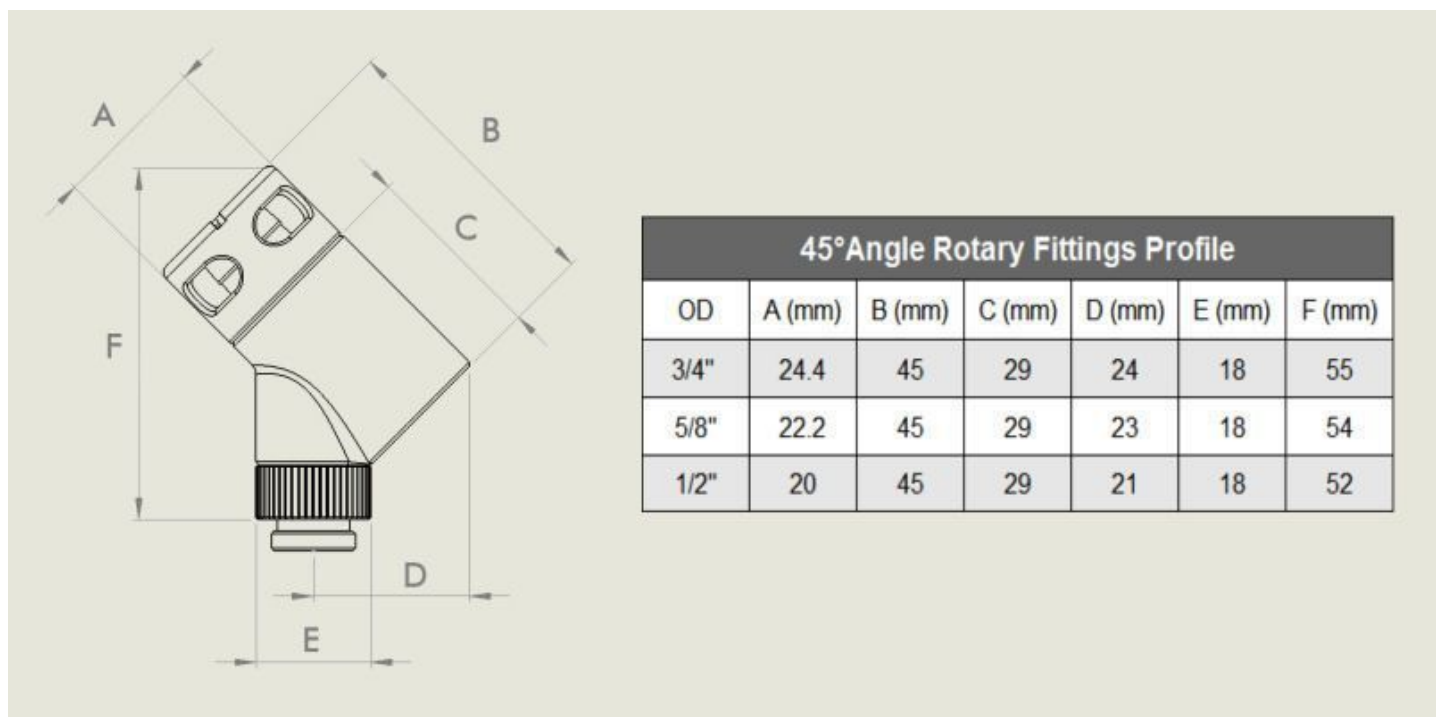

for each tube size are matched to the compression ring outside diameter for a clean modern aesthetic.

Description

Designed to beautifully compliment the full line of Monsoon Free Center Compression Fittings. Rotary bodies for each tube size are matched to the compression ring outside diameter for a clean modern aesthetic. Brass accent color disks and fittings are sold separately allowing you to mix and match main body and accent colors. This also allows you to change fitting and accent disk colors on future builds without replacing the rotary bodies.

Features

- Available in 45 and 90 degrees.
- Available in standard and patent pending Light Port versions.
- Color accent disks available in all 10 Monsoon color finishes allowing users to mix and match.
- Rotary body O.D. is matched to each tube size compression ring O.D. for a beautifully modern and clean aesthetic.
- Industry standard G 1 / 4 threads on both ends fit any compliant port or fitting.
- Machined from high quality solid brass castings.
- Includes high quality 2.4 mm thick silicone O-rings.

Specifications