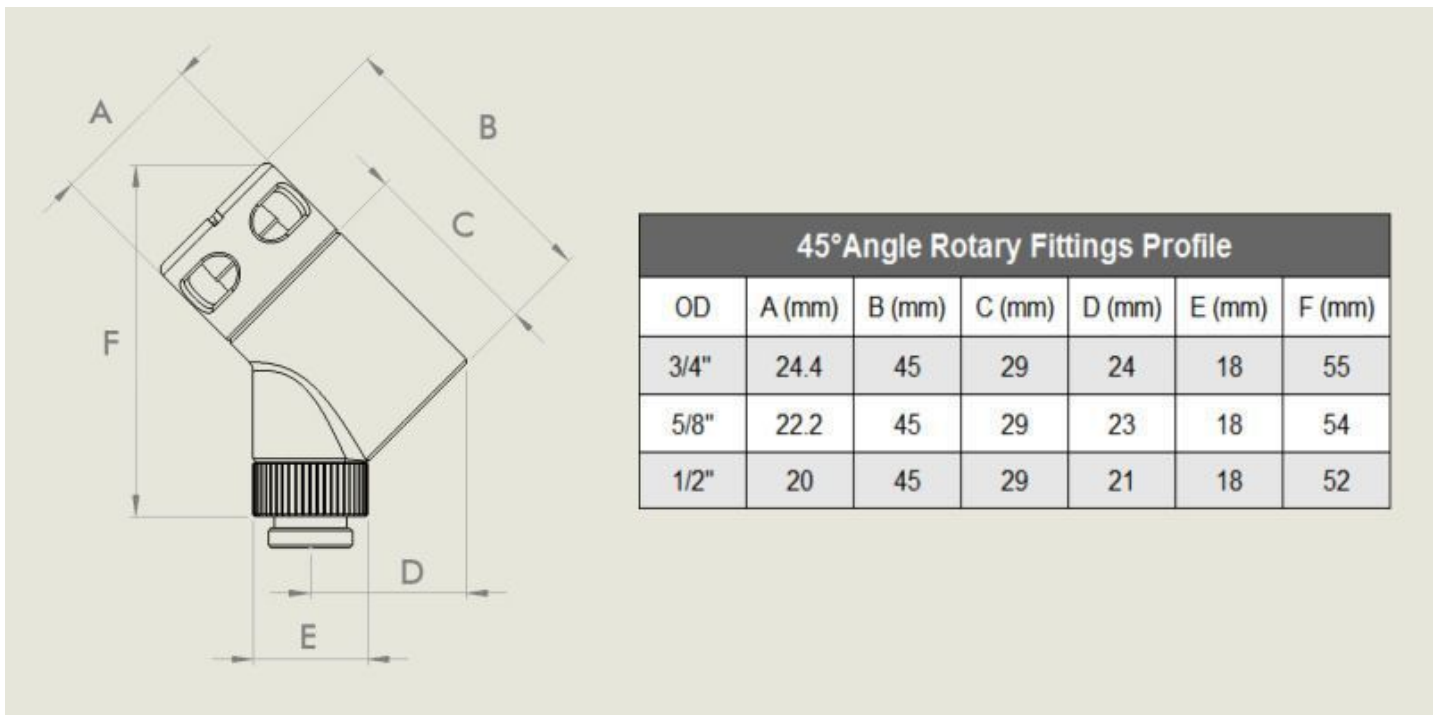

Monsoon 45° Rotary Angle Fitting - 5/8" - Red

\$9.95

Product Images

Short Description

Designed to beautifully compliment the full line of Monsoon Free Center Compression Fittings. Rotary bodies for each tube size are matched to the compression ring outside diameter for a clean modern aesthetic.

Description

Designed to beautifully compliment the full line of Monsoon Free Center Compression Fittings. Rotary bodies for each tube size are matched to the compression ring outside diameter for a clean modern aesthetic. Brass accent color disks and fittings are sold separately allowing you to mix and match main body and accent colors. This also allows you to change fitting and accent disk colors on future builds without replacing the rotary bodies.

Features

- Available in 45 and 90 degrees.
- Available in standard and patent pending Light Port versions.
- Color accent disks available in all 10 Monsoon color finishes allowing users to mix and match.
- Rotary body O.D. is matched to each tube size compression ring O.D. for a beautifully modern and clean aesthetic.
- Industry standard G 1 / 4 threads on both ends fit any compliant port or fitting.
- Machined from high quality solid brass castings.
- Includes high quality 2.4 mm thick silicone O-rings.

Specifications

Additional Information

Brand	Monsoon
SKU	MON-RO-45-58-RD
Weight	0.2000
Fitting Type	Connector
Fitting Size	5/8"
Fitting Angle	45 Degree