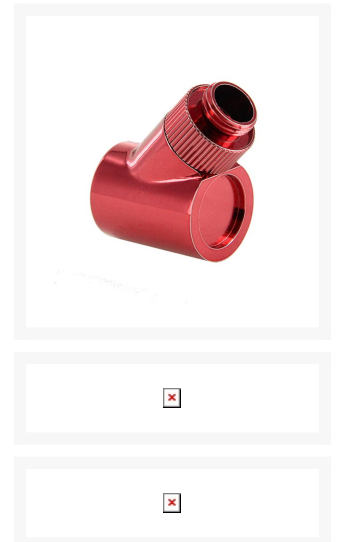

Monsoon 45° Rotary Angle Fitting - 5/8" - Red

\$9.95

Product Images

Short Description

Designed to beautifully compliment the full line of Monsoon Free Center Compression Fittings. Rotary bodies for each tube size are matched to the compression ring outside diameter for a clean modern aesthetic.

Description

Designed to beautifully compliment the full line of Monsoon Free Center Compression Fittings. Rotary bodies for each tube size are matched to the compression ring outside diameter for a clean modern aesthetic. Brass accent color disks and fittings are sold separately allowing you to mix and match main body and accent colors. This also allows you to change fitting and accent disk colors on future builds without replacing the rotary bodies.

Features

- Available in 45 and 90 degrees.
- Available in standard and patent pending Light Port versions.
- Color accent disks available in all 10 Monsoon color finishes allowing users to mix and match.
- Rotary body O.D. is matched to each tube size compression ring O.D. for a beautifully modern and clean aesthetic.
- Industry standard G 1 / 4 threads on both ends fit any compliant port or fitting.
- Machined from high quality solid brass castings.
- Includes high quality 2.4 mm thick silicone O-rings.

Specifications

Additional Information

Brand	Monsoon
SKU	MON-RO-45-58-RD
Weight	0.2000
Fitting Type	Connector
Fitting Size	5/8"
Fitting Angle	45 Degree