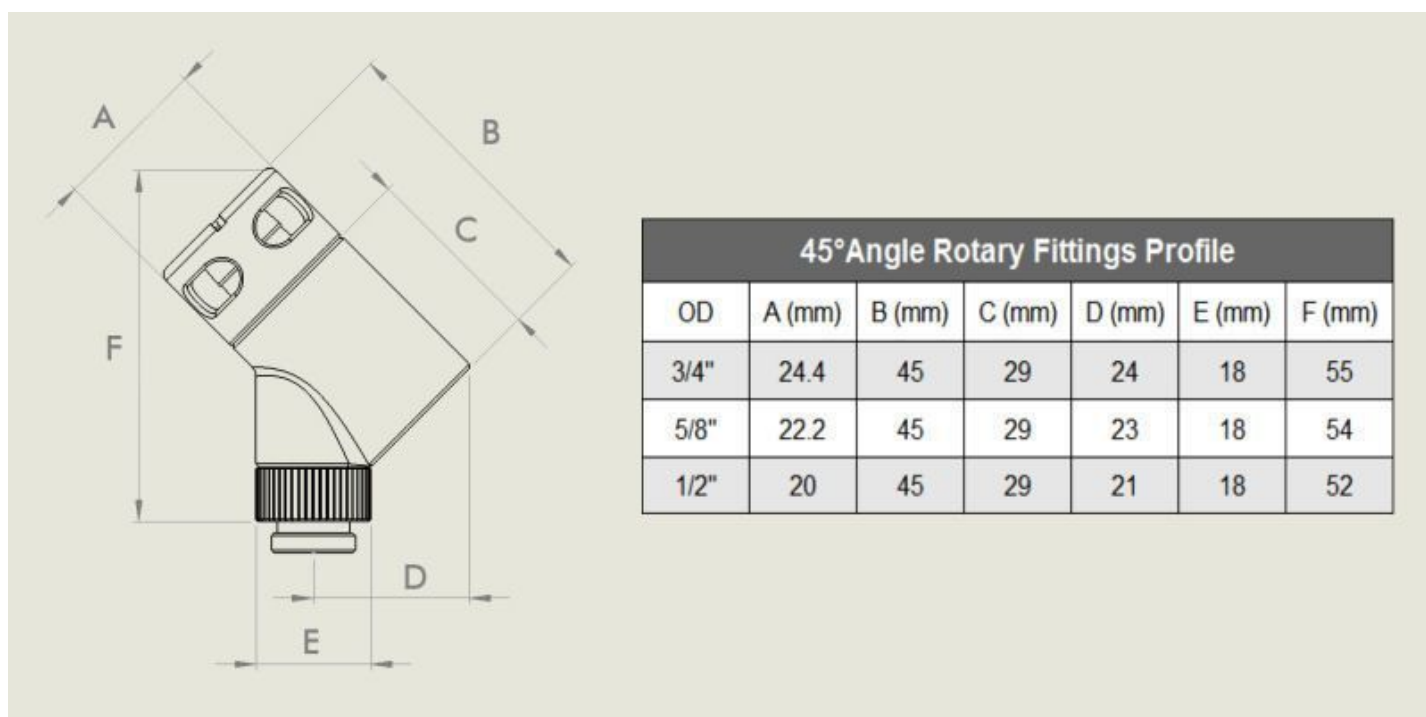

Monsoon 45° Rotary Angle Fitting - 5/8" - Purple

\$9.95

Product Images

Short Description

Designed to beautifully compliment the full line of Monsoon Free Center Compression Fittings. Rotary bodies for each tube size are matched to the compression ring outside diameter for a clean modern aesthetic.

Description

Designed to beautifully compliment the full line of Monsoon Free Center Compression Fittings. Rotary bodies for each tube size are matched to the compression ring outside diameter for a clean modern aesthetic. Brass accent color disks and fittings are sold separately allowing you to mix and match main body and accent colors. This also allows you to change fitting and accent disk colors on future builds without replacing the rotary bodies.

Features

- Available in 45 and 90 degrees.
- Available in standard and patent pending Light Port versions.
- Color accent disks available in all 10 Monsoon color finishes allowing users to mix and match.
- Rotary body O.D. is matched to each tube size compression ring O.D. for a beautifully modern and clean aesthetic.
- Industry standard G 1 / 4 threads on both ends fit any compliant port or fitting.
- Machined from high quality solid brass castings.
- Includes high quality 2.4 mm thick silicone O-rings.

Specifications

Additional Information

Brand	Monsoon
SKU	MON-RO-45-58-PR
Weight	0.2000
Fitting Type	Connector
Fitting Size	5/8"
Fitting Angle	45 Degree