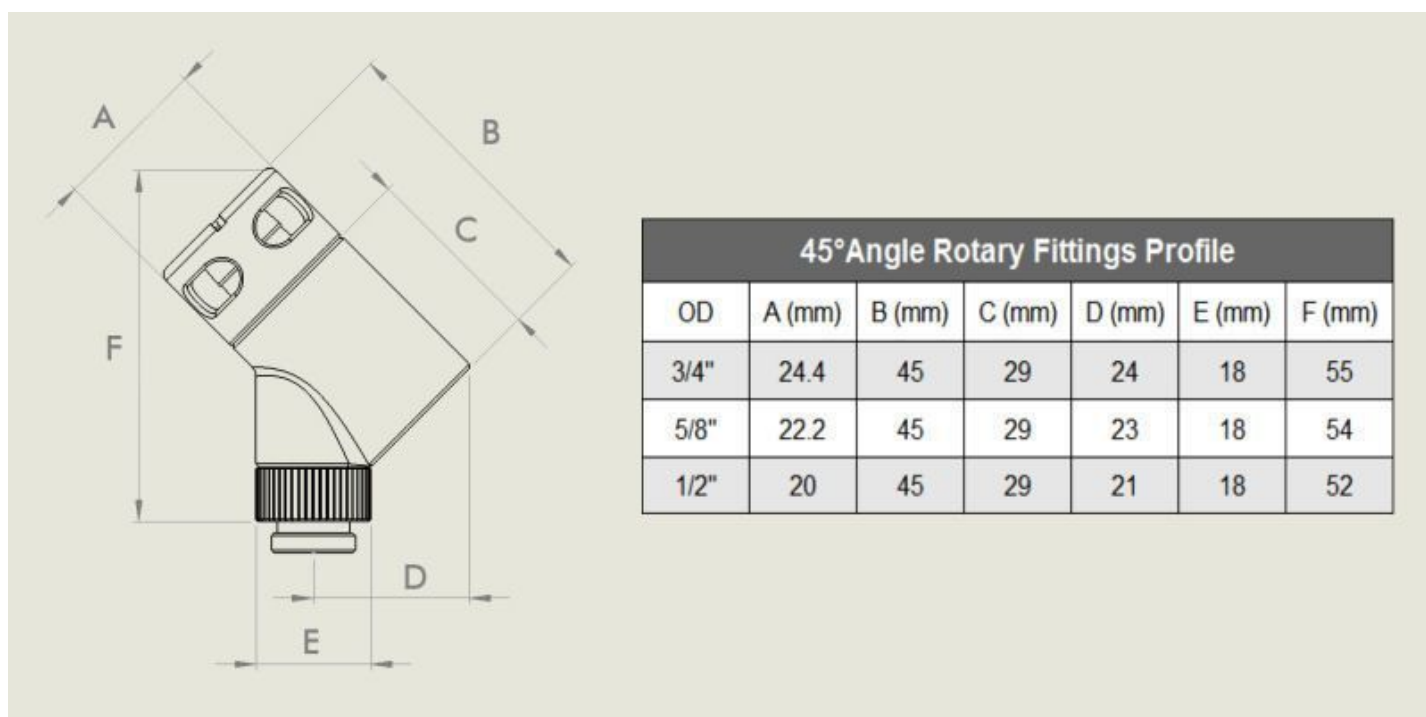

Monsoon 45° Rotary Angle Fitting - 5/8" - Orange

\$9.95

Product Images

Short Description

Designed to beautifully compliment the full line of Monsoon Free Center Compression Fittings. Rotary bodies for each tube size are matched to the compression ring outside diameter for a clean modern aesthetic.

Description

Designed to beautifully compliment the full line of Monsoon Free Center Compression Fittings. Rotary bodies for each tube size are matched to the compression ring outside diameter for a clean modern aesthetic. Brass accent color disks and fittings are sold separately allowing you to mix and match main body and accent colors. This also allows you to change fitting and accent disk colors on future builds without replacing the rotary bodies.

Features

- Available in 45 and 90 degrees.
- Available in standard and patent pending Light Port versions.
- Color accent disks available in all 10 Monsoon color finishes allowing users to mix and match.
- Rotary body O.D. is matched to each tube size compression ring O.D. for a beautifully modern and clean aesthetic.
- Industry standard G 1 / 4 threads on both ends fit any compliant port or fitting.
- Machined from high quality solid brass castings.
- Includes high quality 2.4 mm thick silicone O-rings.

Specifications

Additional Information

Brand	Monsoon
SKU	MON-RO-45-58-OR
Weight	0.2000
Fitting Type	Connector
Fitting Size	5/8"
Fitting Angle	45 Degree