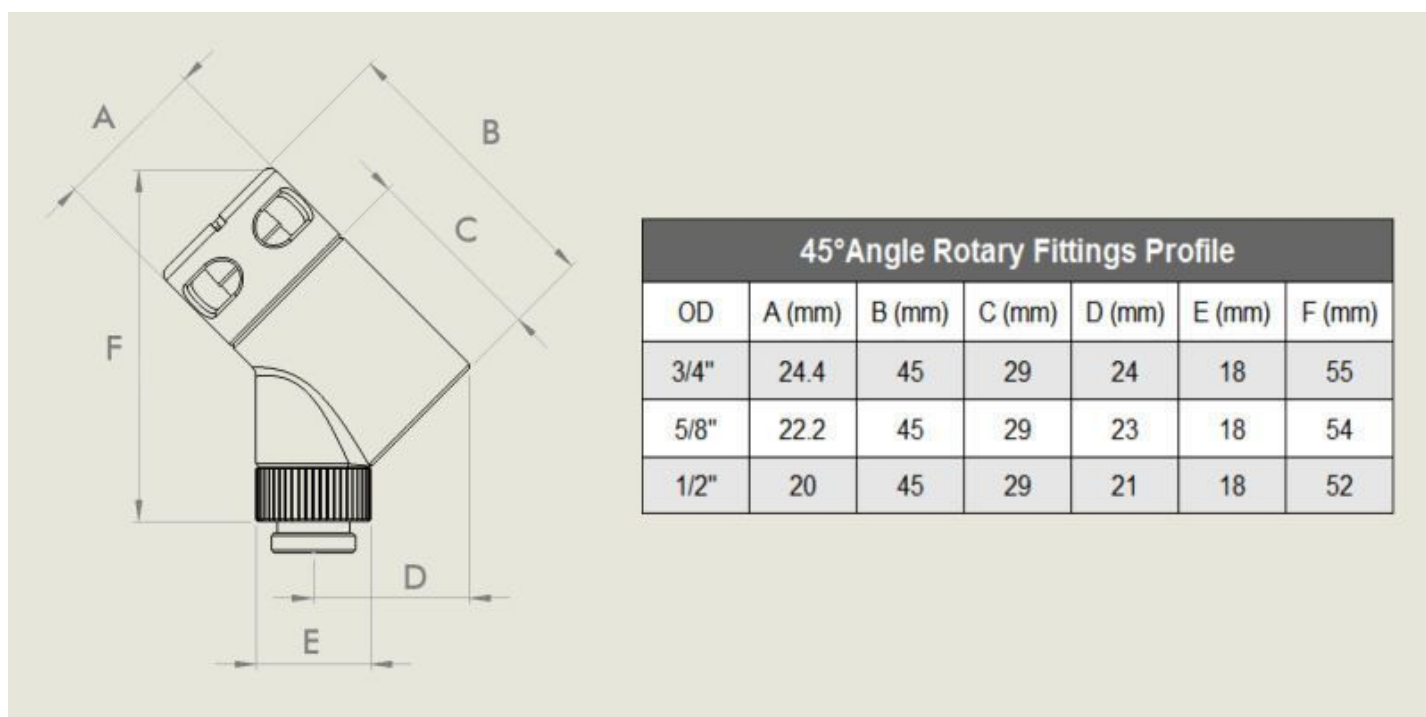

Monsoon 45° Rotary Angle Fitting - 5/8" - Blue

\$9.95

Product Images

Short Description

Designed to beautifully compliment the full line of Monsoon Free Center Compression Fittings. Rotary bodies for each tube size are matched to the compression ring outside diameter for a clean modern aesthetic.

Description

Designed to beautifully compliment the full line of Monsoon Free Center Compression Fittings. Rotary bodies for each tube size are matched to the compression ring outside diameter for a clean modern aesthetic. Brass accent color disks and fittings are sold separately allowing you to mix and match main body and accent colors. This also allows you to change fitting and accent disk colors on future builds without replacing the rotary bodies.

Features

- Available in 45 and 90 degrees.
- Available in standard and patent pending Light Port versions.
- Color accent disks available in all 10 Monsoon color finishes allowing users to mix and match.
- Rotary body O.D. is matched to each tube size compression ring O.D. for a beautifully modern and clean aesthetic.
- Industry standard G 1 / 4 threads on both ends fit any compliant port or fitting.
- Machined from high quality solid brass castings.
- Includes high quality 2.4 mm thick silicone O-rings.

Specifications

Additional Information

Brand	Monsoon
SKU	MON-RO-45-58-BL
Weight	0.2000
Fitting Type	Connector
Fitting Size	5/8"
Fitting Angle	45 Degree