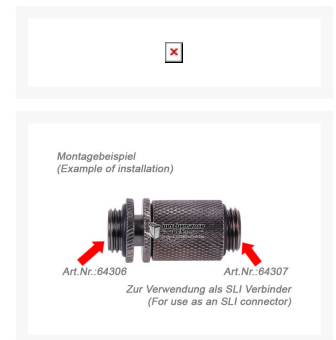

Description

Alphacool's fittings go new ways in looks, quality of manufacturing, colours and choice. The inner diameter of these fittings truly deserves the „high flow“ attribute!

The first three colours, Chrome, Deep Black and Shiny Copper offer something for every taste. The product matching series are designed to look elegant in every system, highlighting the individual design of the computer. The limits are endless with these Alphacool fittings in combination with Alphacool tubing!

With a new process during chromatising the surface finish is completely connected with the brass body, hence ensuring permanent intense colours and peeling of the chrome layer. The Alphacool name in blue lettering on some of the fittings additionally underlines the individuality of these items.

Specifications

Functionality of this connector:

This SLI extender can be used to extend a SLI connector to connect two Alphacool graphics card water blocks spaced one slot apart.

Technical Specifications:

Material: Brass, chromatised

Colour: Black

Dimensions:

24.9x17mm

Extent of delivery:

1 x Alphacool HF SLI extension 1 slot - black

Additional Information

Brand	Alphacool
SKU	AC-17166-D
Weight	0.1000
Special Order	No
Fitting Type	Extension
Fitting Angle	Straight
Fitting Finish	Black Chrome
Vendor SKU/EAN	4250197171663
Special Price	\$1.95