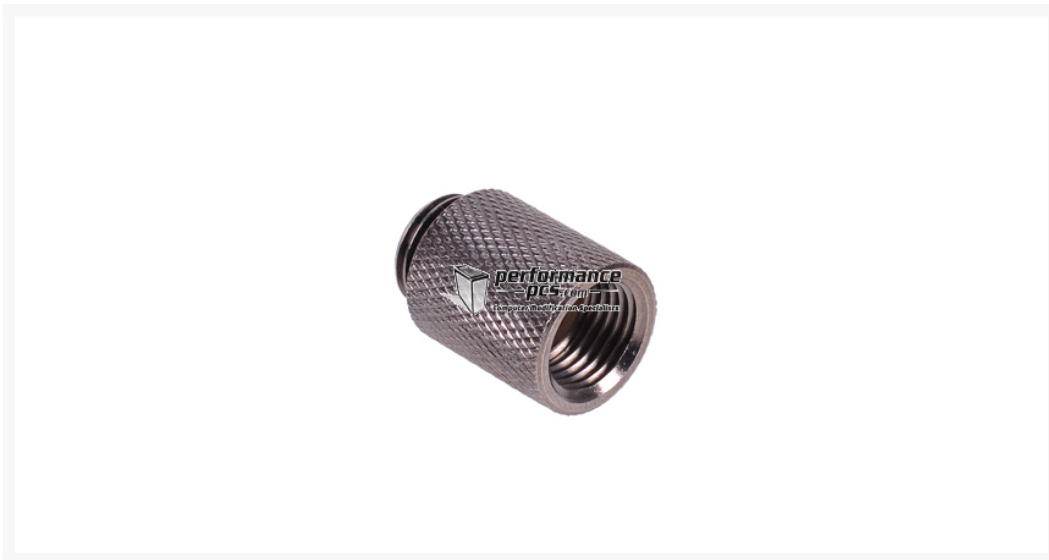

Alphacool HF SLI Extension 1 Slot - Black

Special Price
$1.95 was
$5.99

Product Images

Short Description

Alphacool's fittings go new ways in looks, quality of manufacturing, colours and choice. The inner diameter of these fittings truly deserves the „high flow“ attribute!

Description

Alphacool's fittings go new ways in looks, quality of manufacturing, colours and choice. The inner diameter of these fittings truly deserves the „high flow“ attribute!

The first three colours, Chrome, Deep Black and Shiny Copper offer something for every taste. The product matching series are designed to look elegant in every system, highlighting the individual design of the computer. The limits are endless with these Alphacool fittings in combination with Alphacool tubing!