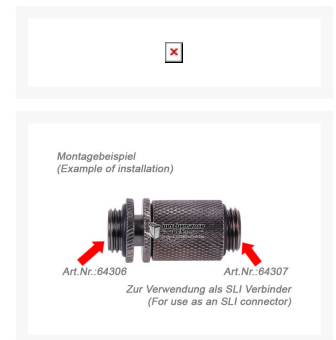

# Alphacool HF SLI Extension 1 Slot - Black

Special Price  
**\$1.95** was  
**\$5.99**

## Short Description

Alphacool's fittings go new ways in looks, quality of manufacturing, colours and choice. The inner diameter of these fittings truly deserves the „high flow“ attribute!

## Specifications

---

Functionality of this connector:

This SLI extender can be used to extend a SLI connector to connect two Alphacool graphics card water blocks spaced one slot apart.

Technical Specifications:

Material: Brass, chromatised

Colour: Black

Dimensions:

24.9x17mm

Extent of delivery:

1 x Alphacool HF SLI extension 1 slot - black