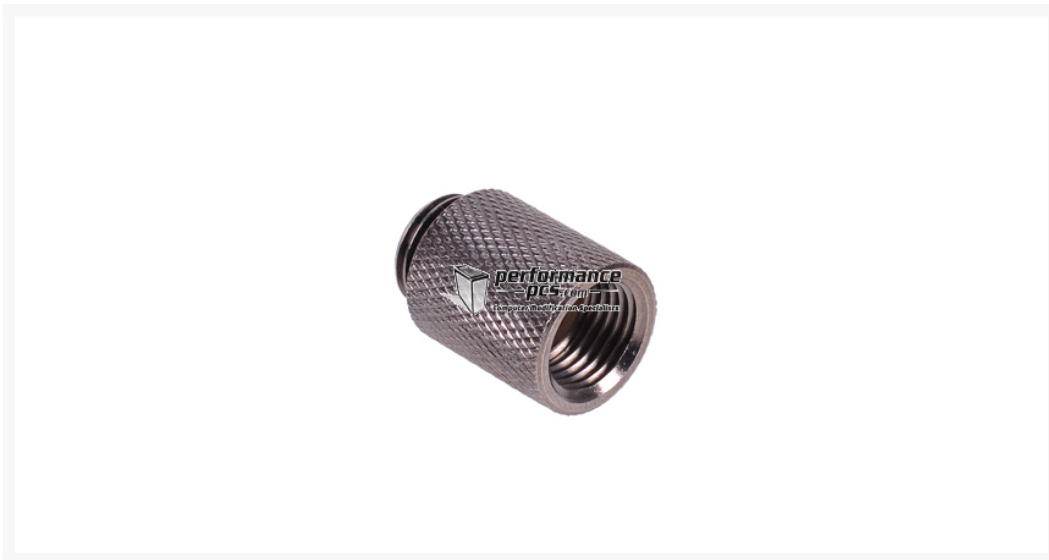

Alphacool HF SLI Extension 1 Slot - Black

Special Price
\$1.95 was
\$5.99

Product Images

Short Description

Alphacool's fittings go new ways in looks, quality of manufacturing, colours and choice. The inner diameter of these fittings truly deserves the „high flow“ attribute!

Description

Alphacool's fittings go new ways in looks, quality of manufacturing, colours and choice. The inner diameter of these fittings truly deserves the „high flow“ attribute!

The first three colours, Chrome, Deep Black and Shiny Copper offer something for every taste. The product matching series are designed to look elegant in every system, highlighting the individual design of the computer. The limits are endless with these Alphacool fittings in combination with Alphacool tubing!

With a new process during chromatising the surface finish is completely connected with the brass body, hence ensuring permanent intense colours and peeling of the chrome layer. The Alphacool name in blue lettering on some of the fittings additionally underlines the individuality of these items.

Specifications

Functionality of this connector:

This SLI extender can be used to extend a SLI connector to connect two Alphacool graphics card water blocks spaced one slot apart.

Technical Specifications: