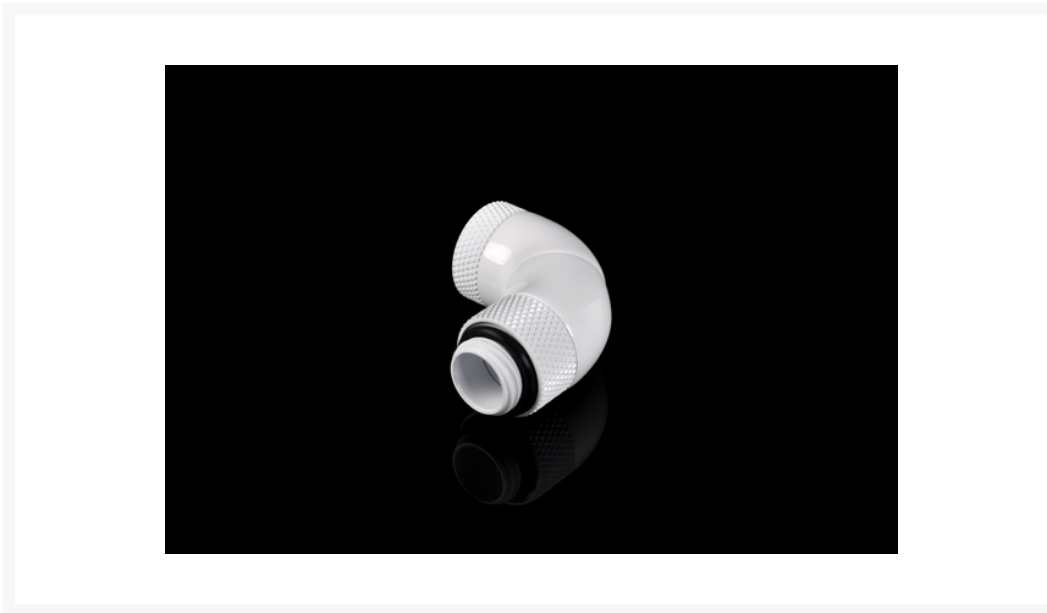

Bitspower G 1/4" Deluxe White Triple Rotary 90 Degree G 1/4 Male to IG 1/4" Female Fitting

$27.50

Product Images