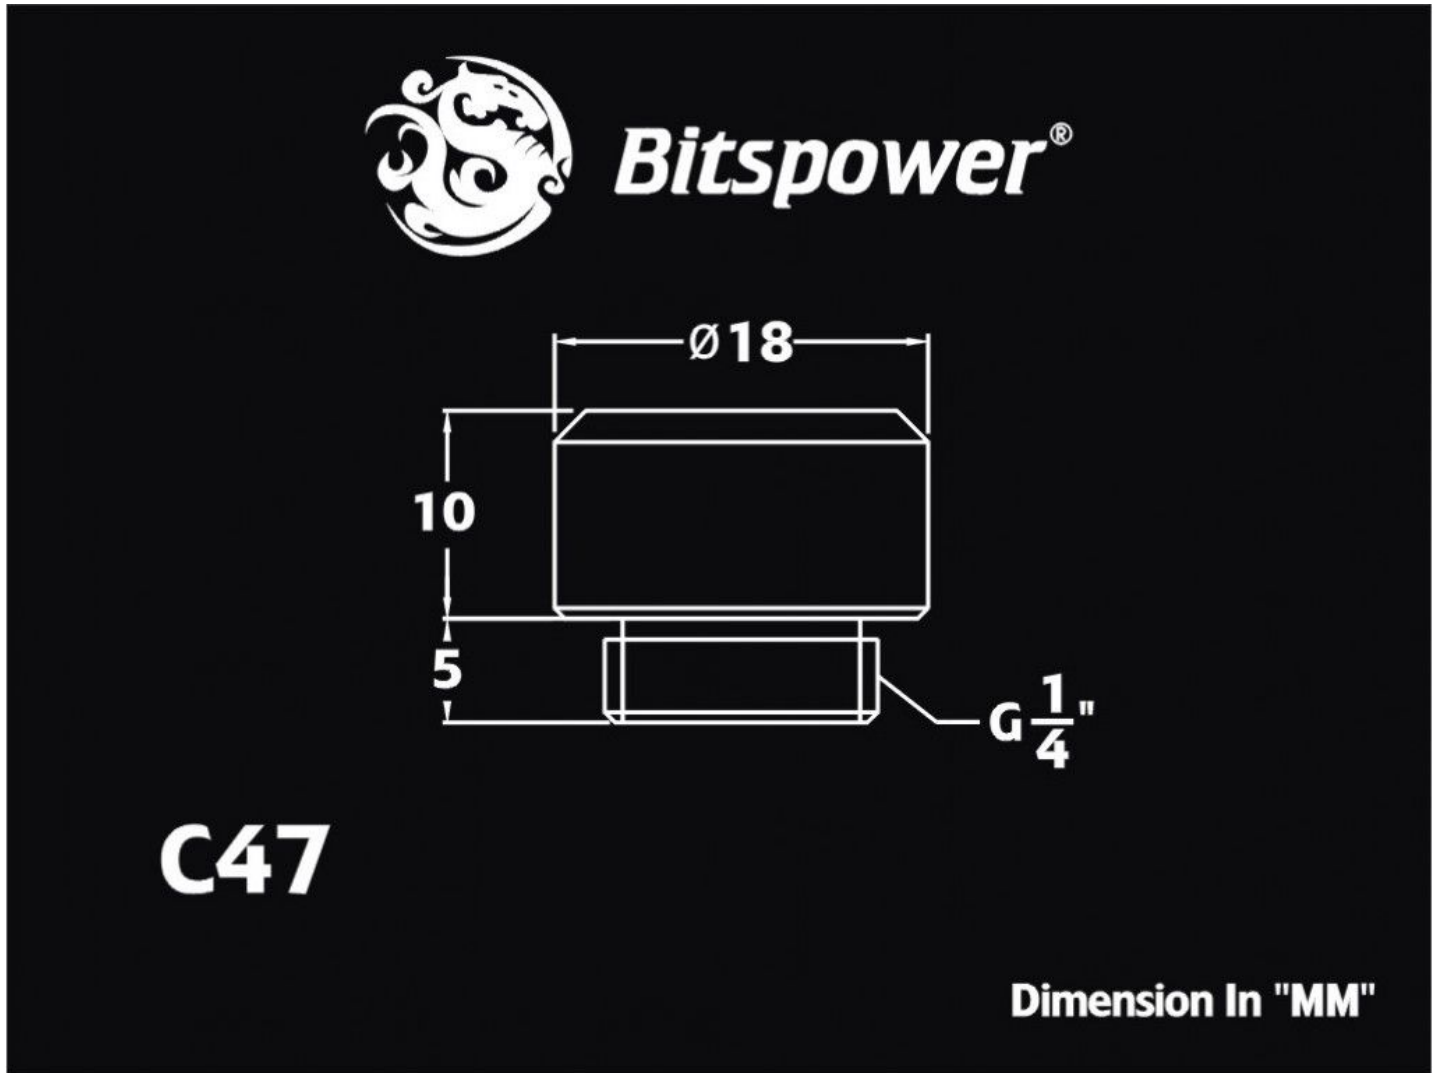

which is very different from the past. You can see color of coolant pass through your VGA Block! Includes 2 pieces!

Description

The Bitspower G1/4" Multi-Link hard tube adapters. Bitspower offers a simple way to make SLI/Cross-fire link in a easy and reliable way. The C47 standard size connectors and the C48 the mini version are the perfect way to connect your VGA water blocks in SLI. This is definitely the best way to make link between VGA Blocks which is very different from the past. You can see color of coolant pass through your VGA Block! Includes 2 pieces!

- Thread: G1/4"
- Thread Length: 5mm

- Includes 2 fittings!
- For 10mm ID/12mm OD hard tubing (Crystal Link Tube Series)

Diagram:

Additional Information

| | |
|----------------|-------------------|
| Brand | Bitspower |
| SKU | BP-DWWP-C47 |
| Weight | 0.2000 |
| Special Order | No |
| Fitting Type | Rigid Compression |
| Fitting Size | 10mm/12mm |
| Fitting Angle | Straight |
| Fitting Finish | White |
| Vendor SKU/EAN | 4719552210572 |