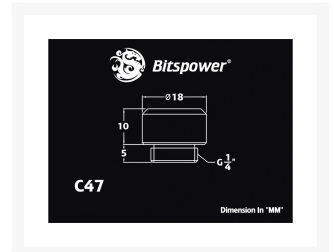

Bitspower BP-DWWP-C47 G1/4" Deluxe White Multi- Link Adapter - Set of 2

\$12.95

Product Images

Short Description

The Bitspower G1/4" Multi-Link hard tube adapters. Bitspower offers a simple way to make SLI/Cross-fire link in a easy and reliable way. The C47 standard size connectors and the C48 the mini version are the perfect way to connect your VGA water blocks in SLI. This is definitely the best way to make link between VGA Blocks

which is very different from the past. You can see color of coolant pass through your VGA Block! Includes 2 pieces!

Description

The Bitspower G1/4" Multi-Link hard tube adapters. Bitspower offers a simple way to make SLI/Cross-fire link in a easy and reliable way. The C47 standard size connectors and the C48 the mini version are the perfect way to connect your VGA water blocks in SLI. This is definitely the best way to make link between VGA Blocks which is very different from the past. You can see color of coolant pass through your VGA Block! Includes 2 pieces!

- Thread: G1/4"
- Thread Length: 5mm

- Includes 2 fittings!
- For 10mm ID/12mm OD hard tubing (Crystal Link Tube Series)

Diagram:

Additional Information

| | |
|----------------|-------------------|
| Brand | Bitspower |
| SKU | BP-DWWP-C47 |
| Weight | 0.2000 |
| Special Order | No |
| Fitting Type | Rigid Compression |
| Fitting Size | 10mm/12mm |
| Fitting Angle | Straight |
| Fitting Finish | White |
| Vendor SKU/EAN | 4719552210572 |