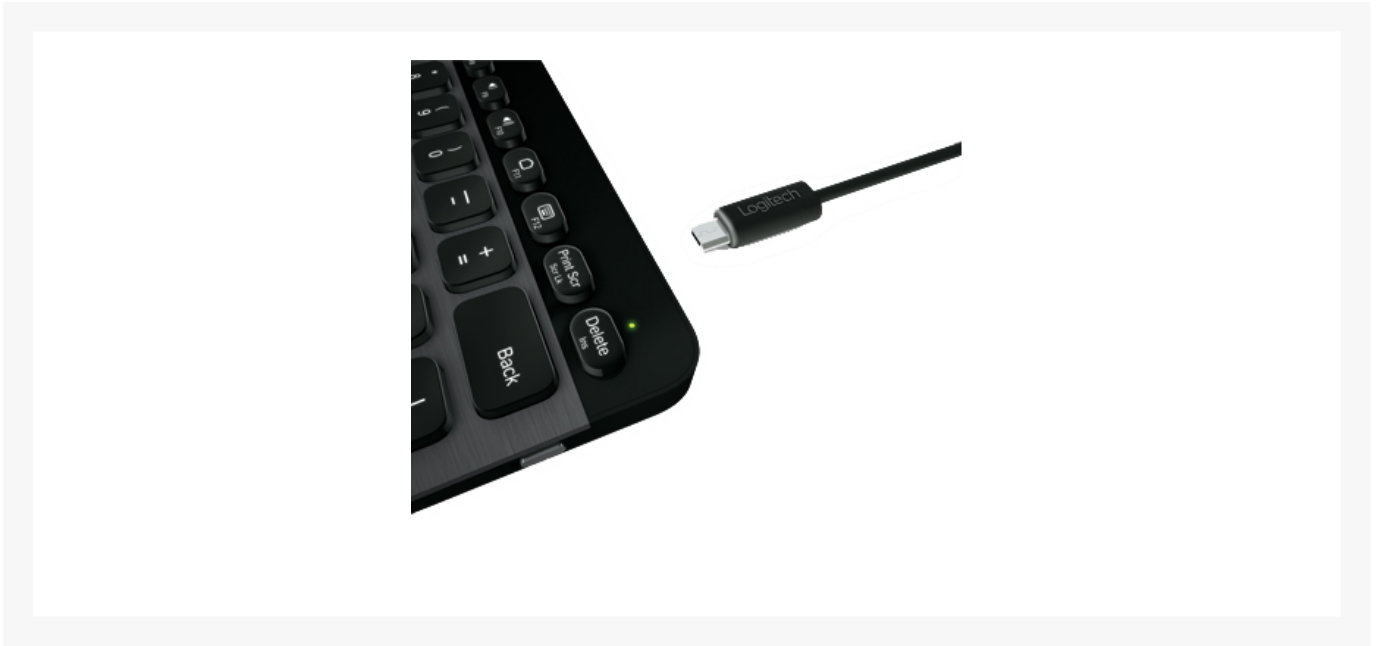

Logitech® K810 Logitech Bluetooth® Illuminated Keyboard

Special Price
\$89.99 was
\$99.99

Product Images

Short Description

Product Details:

Introducing the Logitech *Bluetooth* Illuminated Keyboard K810 for Windows®, Android® and iOS®—a stylish, backlit keyboard with one touch easy-switching between your PC, tablet, and smartphone.

Features:

Laser-etched backlit keys

Type easily in low light and even in the dark. Back lighting ensures the keys are sharp, bright and always easy to read in any light. Only the key characters are illuminated, so you see just what you need to see without distraction.

Simply stylish

The keyboard case is real, brushed aluminum with a high-grade finish to complement the design, look and feel of today's trendiest PCs, Ultrabooks™, tablets and smartphones.

Sleek and ultra-thin

With sleek lines and low-profile keys, this slim keyboard will be an elegant addition to your workspace.

Compact and wireless

The minimalist, cable-free design takes up much less space on your desk than a full-size keyboard. It also means you can take your keyboard wherever you go with your Ultrabook, tablet or smartphone.