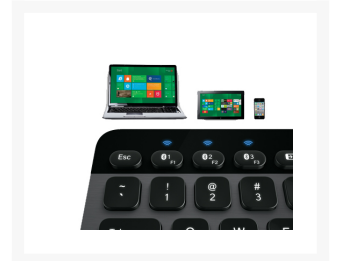

Logitech® K810 Logitech Bluetooth® Illuminated Keyboard

Special Price
\$89.99 was
\$99.99

Product Images

Short Description

Product Details:

Introducing the Logitech *Bluetooth* Illuminated Keyboard K810 for Windows®, Android® and iOS®—a stylish, backlit keyboard with one touch easy-switching between your PC, tablet, and smartphone.

Features:

Laser-etched backlit keys

Type easily in low light and even in the dark. Back lighting ensures the keys are sharp, bright and always easy to read in any light. Only the key characters are illuminated, so you see just what you need to see without distraction.

With sleek lines and low-profile keys, this slim keyboard will be an elegant addition to your workspace.

Compact and wireless

The minimalist, cable-free design takes up much less space on your desk than a full-size keyboard. It also means you can take your keyboard wherever you go with your Ultrabook, tablet or smartphone.