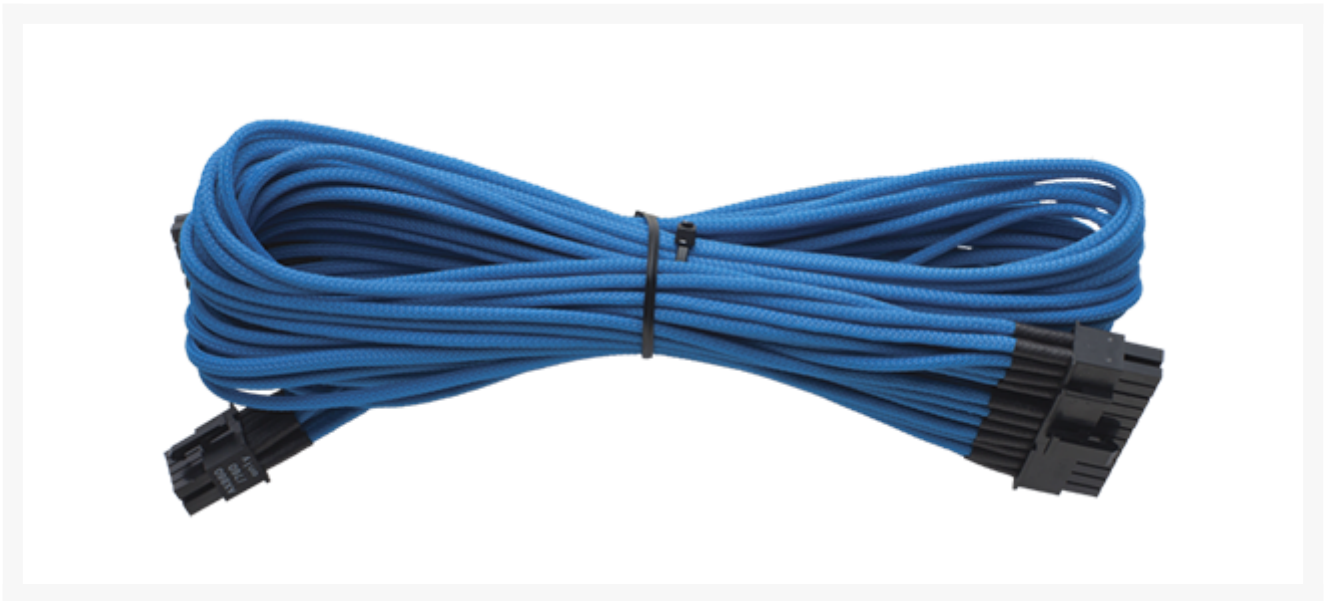

Corsair Individually Sleeved AX 860/760 ATX 24pin (Generation 2) - BLUE

Special Price
\$15.99 was
\$19.99

Product Images

Short Description

Customize your system build with Corsair Professional Series cable upgrade kits. New triple weave design and all black heat-shrinks will give your build a clean, professional look and feel. Improved flexibility provides ease of use and installation.

Description

Product Details:

Customize your system build with Corsair Professional Series cable upgrade kits. New triple weave design and all black heat-shrinks will give your build a clean, professional look and feel. Improved flexibility provides ease of use and installation. Cables kits available in six color options to give you the freedom to customize your build to your style.

Features

Features:

- Individually Sleeved 24pin ATX Cable
- Improved flexibility for ease of use and installation
- Improved High-Density Triple Weave Sleeve Design
- All Black Heat-Shrinks

Specifications

Compatibility:

- AX Platinum Series - 860/760

Additional Information

Brand	Corsair
SKU	CP-8920070-D
Weight	0.9000
Color	Blue
Cable Type	24-pin Extension
Special Price	\$15.99