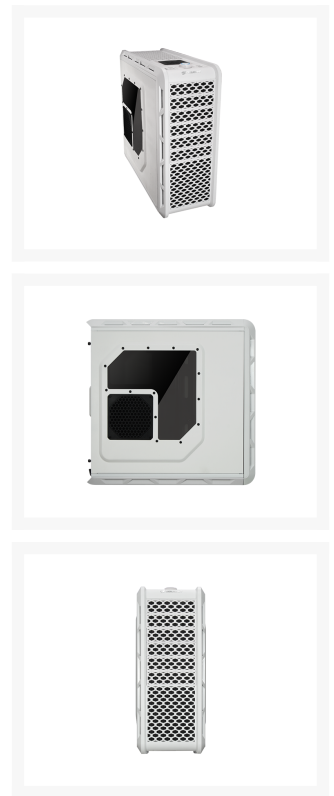

Cougar Evolution ATX Full-Tower Computer Chassis - Galaxy

Special Price
\$74.99 was
\$99.99

Product Images

Short Description

Cougar Evolution ATX Full-Tower Computer Chassis - Galaxy. Innovative & Integrated UI for user friendly design.

Description

Features

- Innovative & Integrated UI for user friendly design
- Advanced two USB 3.0 ports for maximum data transfer speed
- Unique honeycomb & mesh hybrid intake design with rugged strong appearance
- Top access external 3.5" & 2.5" HDD/SSD for easy mobile data transfer
- Integrated fan speed controller for dual-way fan control
- Support for 7 fans: front 120mm fan x2; rear 120mm fan x1; top 120mm fan x2; bottom 120/140mm fan x1; left-side panel 140mm fan x1
- Support for longer high-end graphics cards (up to 305 mm)
- 8 PCI slots provides flexibility for multiple graphics cards solutions
- Screw-less mechanisms on 5.25" device
- Shockproof HDD tray design for 3.5" HDD and compatible for 2.5" HDD/SSD
- Holes on the rear panel for water cooling solutions
- Retaining holes in the motherboard tray for easy accessing the backplate of the CPU cooler
- Cable routing holes on the motherboard tray for easy routing and hiding cables behind the MB tray
- Vented slot covers for better cooling performance
- Air filter for the front panel fan & power supply fan