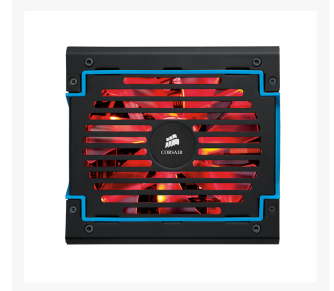

GS Series GS700 80 PLUS® Bronze Certified Power Supply

Special Price
\$91.99 was
\$114.99

Product Images

Short Description

If you're serious about building gaming PCs, your PC's look is important. The color ring accessory pack, available separately, lets you match your GS Series PSU's accent color to your system's look, and the fan has red, white and blue LEDs (blue only on the GS600) to bathe the inside of your system in soft light. Running in

stealth mode? You can turn off the lighting with a hardware switch that's accessible from outside the case.

Description

Customize your look

If you're serious about building gaming PCs, your PC's look is important. The color ring accessory pack, available separately, lets you match your GS Series PSU's accent color to your system's look, and the fan has red, white and blue LEDs (blue only on the GS600) to bathe the inside of your system in soft light. Running in stealth mode? You can turn off the lighting with a hardware switch that's accessible from outside the case.

GS Series provides renowned Corsair reliability and efficiency in a distinctive design.

Quiet Operation

A good gaming power supply must provide the cooling you need when you're pushing it hard, but it should be quiet when you're not. GS Series PSUs accomplish this through excellent efficiency – it generates less heat, so it requires less cooling – and a temperature-controlled 140mm fan that automatically adjusts its speed to meet demand. It doesn't even spin up until it's needed.

The low-noise, double ball bearing fan features blue LEDs that can be turned on or off from outside the PC case. The color accessory pack (available separately) allows you to swap out the blue accent ring to match your PC's color scheme.