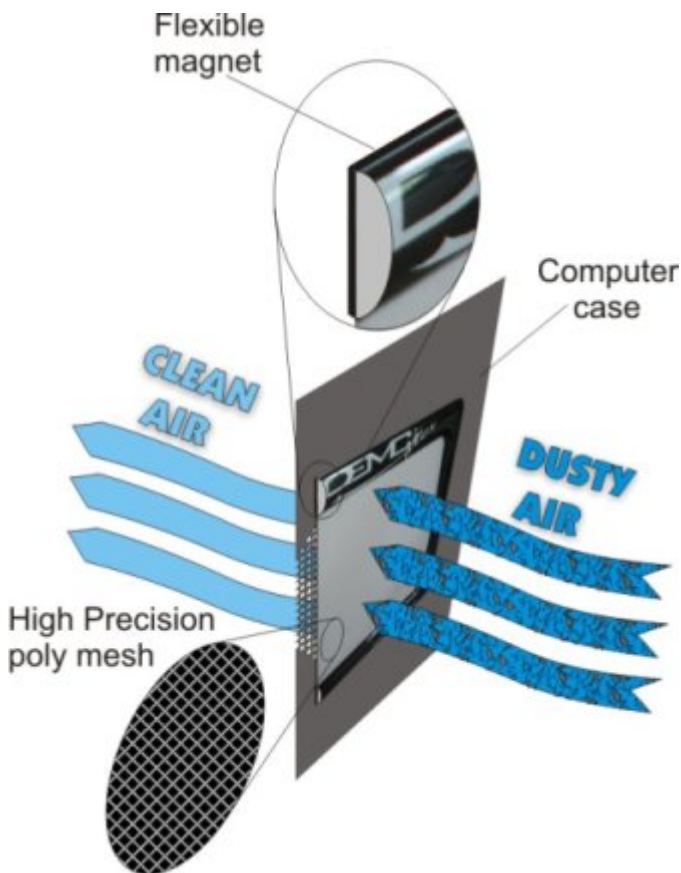

Description

New 4 piece Kit now includes bottom chassis vent filter!! NEW Gorgeous Black Mesh!!

THE GREATEST FAN AIR FILTERS EVER DESIGNED!!! Now available in a Custom 4 Piece Kit for the Thermaltake Element T Chassis!

DEMCiflex

Computer Dust Filters

DEMCiflex Computer Air Filter is the easiest of all Computer Air Filters to use. No need for any skills. No Glue, No Screws, No Tools and No Hassles. All you have to do is to locate your computer's air intake vents. Use a sheet of paper to see if any particular fan draws air into the case or blows it out. All inlet fans and un-fanned openings can be protected by DEMCiflex.

Because the mesh is black it is easy to see when the filter needs cleaning. After cleaning out the unit initially maintenance consists of taking the DEMCifilter off by hand, dusting it off by hand or soft brush and replacing it over the air intake. That simple. No dismantling, no tools, no glue or screws needed. DEMCifilter has no moving parts and has a one-piece lightweight design. DEMCifilter is fitted over the fan intake or vent holes by way of magnetic strip built into the filter. Even if the case is non-metallic, a lightweight and flexible magnetic frame (optional extra) can be fitted to the case and DEMCifilter can be fitted onto it. This will extend the lifespan of the computer and lead to less downtime and an overall more enjoyable computer experience.

To maximize the benefits of DEMCiflex filters please refer to their page on [Positive Pressure](#) .

Features

- Super Fine Medical Grade Mesh
- No Glue, No Screws, No Tools and No Hassles
- Easy Cleaning
- Metallic Strip Included for Non-Ferrous Cases