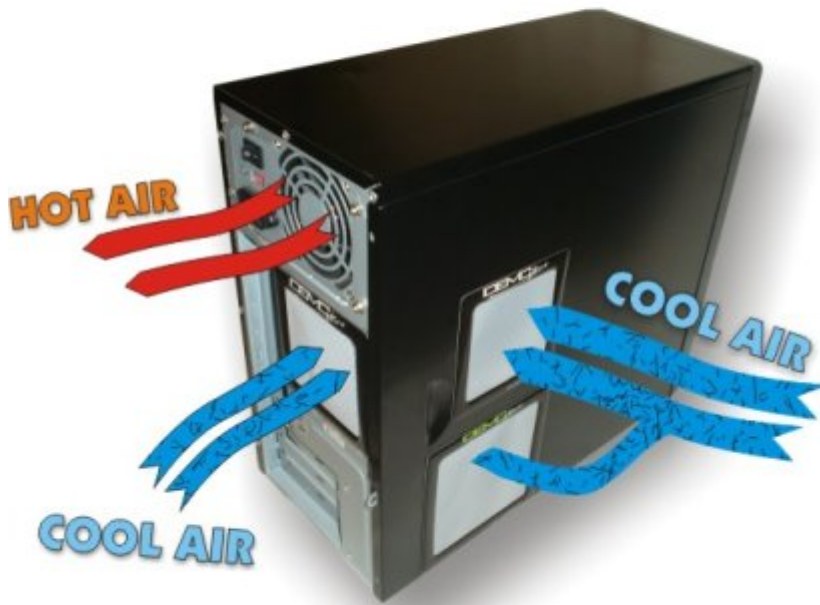

Specifications

- Element T Front Dimensions: 10 1/4" x 5 3/4"
- Element T Top Filter Dimensions: 8 " x 8 1/4"
- Element T Side Filter Dimensions: 8" x 8 1/4"
- Element T Bottom Filter Dimensions: 6 3/4" x 4 1/2"

DEMCiflex fits magnetically onto the case, over the intake vents and fans

Downloads:

We know that users concentrate on other tasks when using their PCs so we have developed software to remind them on when DEMCiflex Computer Dust Filter needs cleaning.

[Click Here to Download Software](#)