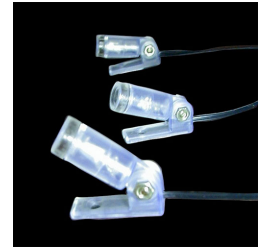

Flexiglow PC Lazer Beam LED Kit Green

\$7.99

Product Images

Short Description

Flexiglow Lazer Beam LED kits have three independent LED's mounted in a translucent housing. These units are designed with an adjustable base that can swivel up to 180°. Now the user can focus on specific features in their PC Case or Car. In addition, the IC is encased and includes a separate, mountable On/Off/Flash switch.

Description

Flexiglow Lazer Beam LED kits have three independent LED's mounted in a translucent housing.

These units are designed with an adjustable base that can swivel up to 180°. Now the user can focus on specific features in their PC Case or Car.

In addition, the IC is encased and includes a separate, mountable On/Off/Flash switch.

Features

- Easy adjustable translucent housing.
- Self adhesive mounting.
- Focal Beam Magnifier.
- Connects to 12V in Car, PC, Boat etc.

Specifications

Package Content:

- 3 X Lazer beam LED with 800mm cable lead
- 1 X 12V Driver IC
- 1 x On/Off/Flash switch

Kit Includes

- Three Super Bright LED's mounted in an adjustable translucent housing.
- Encased IC driver with a separate mountable switch.