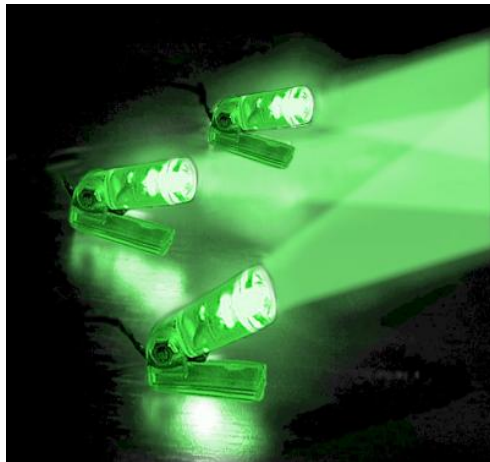

Flexiglow PC Lazer Beam LED Kit Green

\$7.99

Product Images

Short Description

Flexiglow Lazer Beam LED kits have three independent LED's mounted in a translucent housing. These units are designed with an adjustable base that can swivel up to 180°. Now the user can focus on specific features in their PC Case or Car. In addition, the IC is encased and includes a separate, mountable On/Off/Flash switch.

Description

Flexiglow Lazer Beam LED kits have three independent LED's mounted in a translucent housing.

These units are designed with an adjustable base that can swivel up to 180°. Now the user can focus on specific features in their PC Case or Car.

In addition, the IC is encased and includes a separate, mountable On/Off/Flash switch.

Features

- Easy adjustable translucent housing.
- Self adhesive mounting.
- Focal Beam Magnifier.
- Connects to 12V in Car, PC, Boat etc.

Specifications

Package Content:

- 3 X Lazer beam LED with 800mm cable lead
- 1 X 12V Driver IC
- 1 x On/Off/Flash switch

Kit Includes

- Three Super Bright LED's mounted in an adjustable translucent housing.
- Encased IC driver with a separate mountable switch.