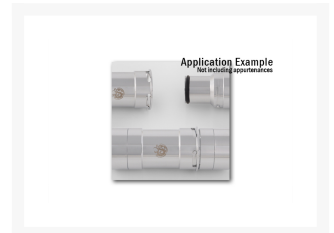

# Bitspower Silver Shining Quick-Disconnected Male With Inner G1/4

\$19.95

## Features

---

- True Hi-Flow Design.
- Hi Quality Brass Material.
- High Durability Nickel Finished In Silver Shining Color
- Quick Shutoff And Disconnected Design.
- RoHS Compliant.

## Specifications

---

- Thread : G1/4"
- Thread Length : 6MM