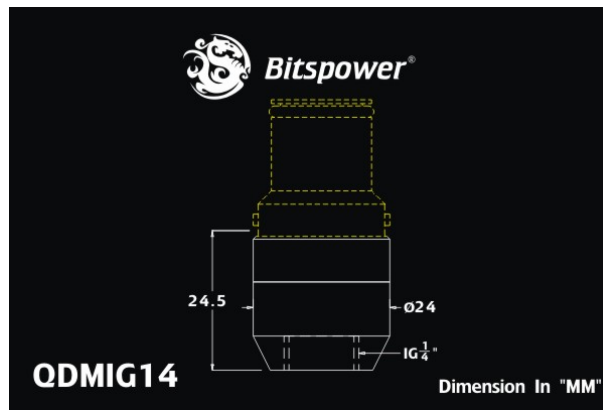

Features

- True Hi-Flow Design.
- Hi Quality Brass Material.
- High Durability Nickel Finished In Silver Shining Color
- Quick Shutoff And Disconnected Design.
- RoHS Compliant.

Specifications

- Thread : G1/4"
- Thread Length : 6MM