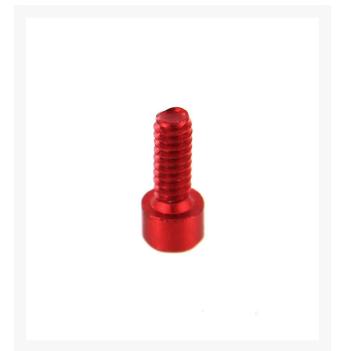

ModMyToys Socket Head Cap Screw 6-32 x 3/8" - Red - Pack of 12

\$4.95

Product Images

Short Description

ModMyToys' premium screw undergo a special anodization process that can change a great mod to an EXCEPTIONAL MOD! We carry a large assortment of standard and metric aluminum screws and fasteners. Whether attaching acrylic, metal, grills, fans, or any number of things, anodized screws gives the mod some

extra style. Use your imagination and set your mod apart from others!

Description

ModMyToys' premium screw undergo a special anodization process that can change a great mod to an EXCEPTIONAL MOD! We carry a large assortment of standard and metric aluminum screws and fasteners. Whether attaching acrylic, metal, grills, fans, or any number of things, anodized screws gives the mod some extra style. Use your imagination and set your mod apart from others!

Specifications:

- Anodized Red color
- 6-32 x 3/8" Socket Head Screw
- Price is for bag of (12) twelve screws.

Additional Information

Brand	ModMyToys
SKU	MMT-SOCKET-632-38-RD
Weight	0.0500
Color	Red
Hardware Type	Bolt
Screw Head	Allen (Socket)
Screw Thread	6-32
Screw Length	0.375"
Material	Aluminum