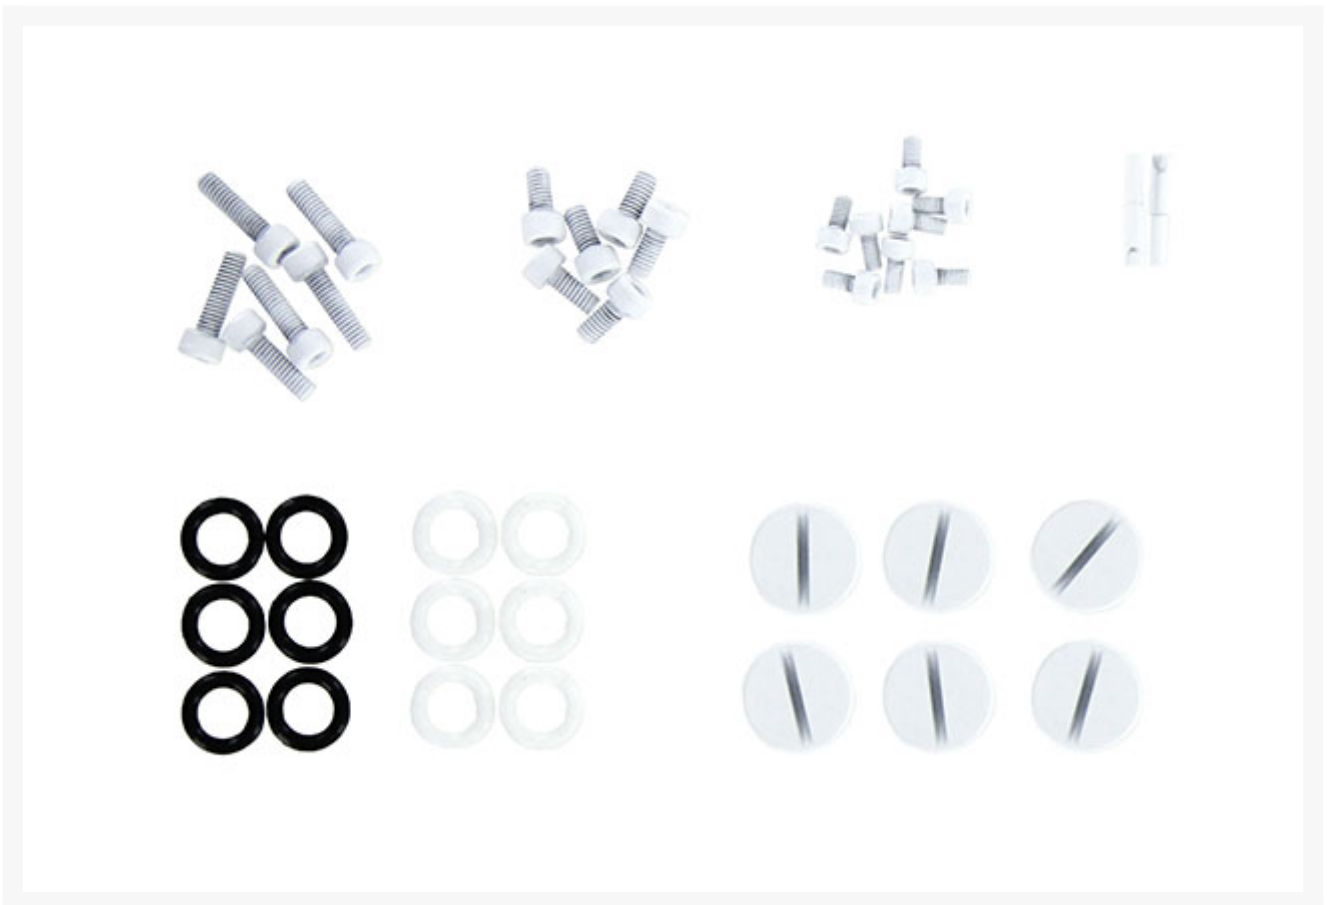

## Short Description

These color kits are specially designed to allow you to change the accent colors on Monsoon Series 2 modular

dual bay reservoirs all in one quick and easy kit. Premium stop plugs are machined from brass, screws are premium stainless, and both are color coordinated to match the entire line of Monsoon fitting finishes and colors.

## Description

---

These color kits are specially designed to allow you to change the accent colors on Monsoon Series 2 modular dual bay reservoirs all in one quick and easy kit. Premium stop plugs are machined from brass, screws are premium stainless, and both are color coordinated to match the entire line of Monsoon fitting finishes and colors. Kit also includes color matched front LED light switch buttons and color matched premium silicone UV O rings.

\*\*\*Please note: LED lighting switch buttons only fit Monsoon's 6mm Premium face plates.\*\*\*

## Additional Information

---

Brand	Monsoon
SKU	M2-DBR-CK-WH
Weight	0.3000
Color	White
Reservoir Type	Dual-Bay Res
Reservoir Accessory Type	Cosmetic