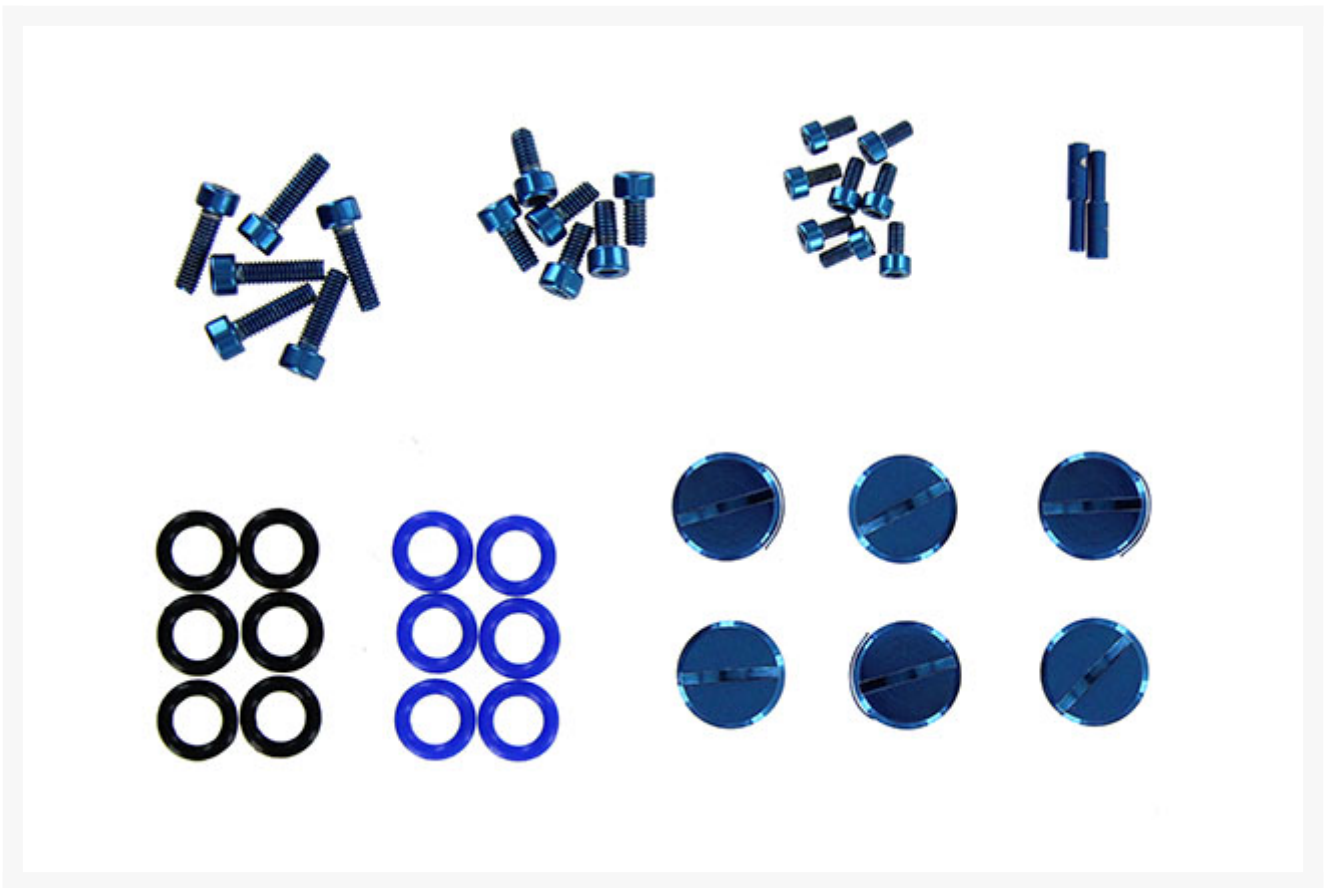

Monsoon Series Two Premium Dual Bay Color Kit - Blue

\$9.95

Product Images

Short Description

These color kits are specially designed to allow you to change the accent colors on Monsoon Series 2 modular dual bay reservoirs all in one quick and easy kit. Premium stop plugs are machined from brass, screws are

premium stainless, and both are color coordinated to match the entire line of Monsoon fitting finishes and colors

Description

These color kits are specially designed to allow you to change the accent colors on Monsoon Series 2 modular dual bay reservoirs all in one quick and easy kit. Premium stop plugs are machined from brass, screws are premium stainless, and both are color coordinated to match the entire line of Monsoon fitting finishes and colors. Kit also includes color matched front LED light switch buttons and color matched premium silicone UV O rings.

Please note: LED lighting switch buttons only fit Monsoon's 6mm Premium face plates.

Specifications

0

Additional Information

Brand	Monsoon
SKU	M2-DBR-CK-BL
Weight	0.3000
Color	Blue
Reservoir Type	Dual-Bay Res
Reservoir Accessory Type	Cosmetic