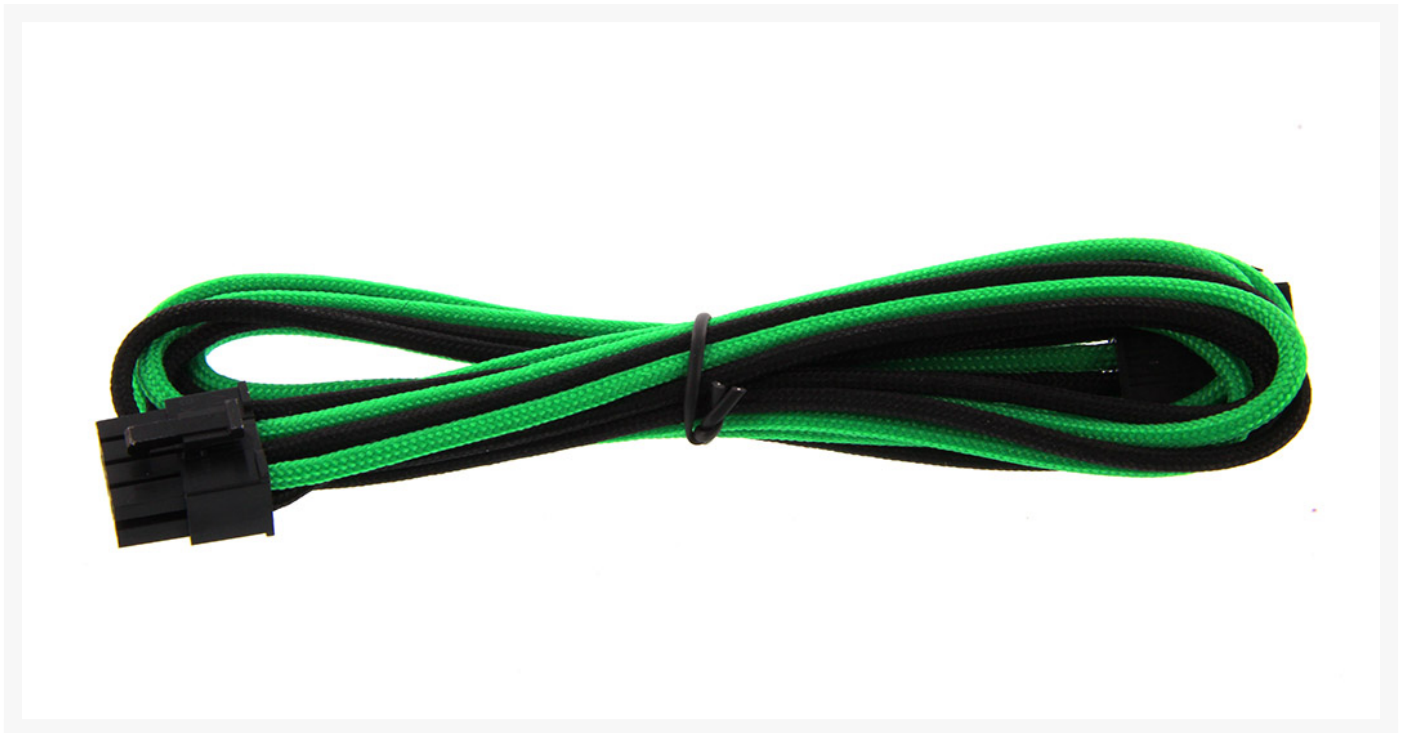

# BitFenix 8-pin Video Card Extension Cable - 45 cm - Green/Black Sleeve

Special Price  
**\$1.95** was  
**\$7.99**

## Short Description

With input from some of the world's most prolific case modders, BitFenix Alchemy Multisleeved Cables offer a premium ultra-dense weave and a unique multisleeved construction for an unparalleled look. These premium cables feature precision molded connectors, and come in a variety of colors and cable types, enabling modders to transform normal PCs into objects of wonderment.

## Description

---

With input from some of the world's most prolific case modders, BitFenix Alchemy Multisleeved Cables offer a premium ultra-dense weave and a unique multisleeved construction for an unparalleled look. These premium cables feature precision molded connectors, and come in a variety of colors and cable types, enabling modders to transform normal PCs into objects of wonderment.