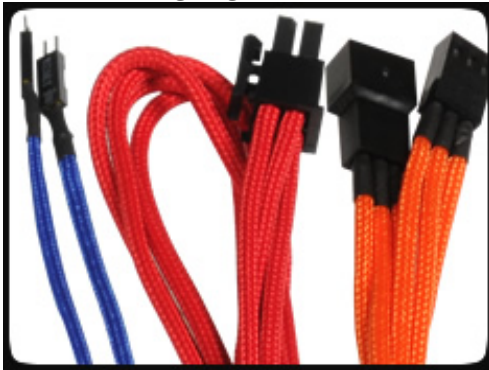

Multiple Colors and Cable Types

Alchemy Multisleeved Cables come in a large variety of colors and cable types. No matter what creation you are picturing, Alchemy as the right cables to complete your vision.