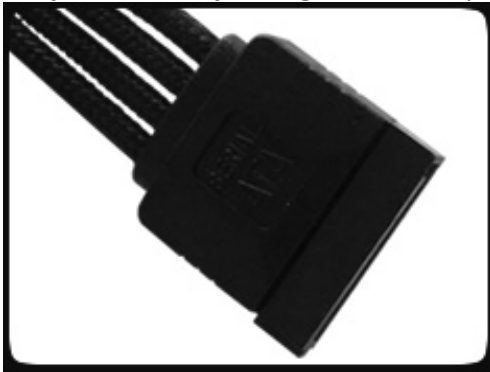

Precision Molded Connectors

All Alchemy Multisleeved Cable connectors are precision crafted to comply with connector size and shape standards. This means that completing your modding project with them is always headache-free.

Specifications

Cable Types:

Type:

Available Lengths (cm):

Available Colors: