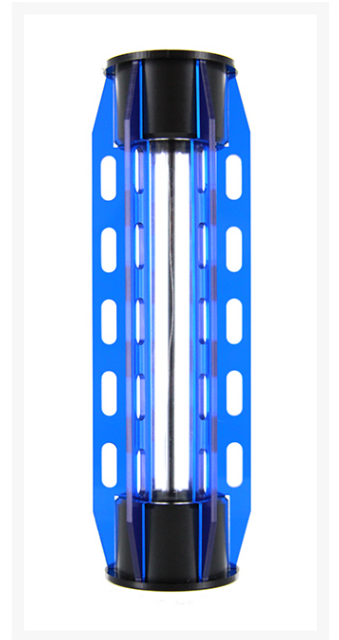

FROZENQ NovaCore Rails - Dark Blue

Special Price
\$6.97 was
\$9.95

Product Images

Short Description

Replacement Rails for NovaCore Reservoir

Description

Replacement Rails for NovaCore Reservoir

Additional Information

Brand	FrozenQ
SKU	FQPC-NOVARAIL-DB-D
Weight	0.5000
Color	Blue
Reservoir Type	Tube Res
Reservoir Accessory Type	Cosmetic
Special Price	\$6.97