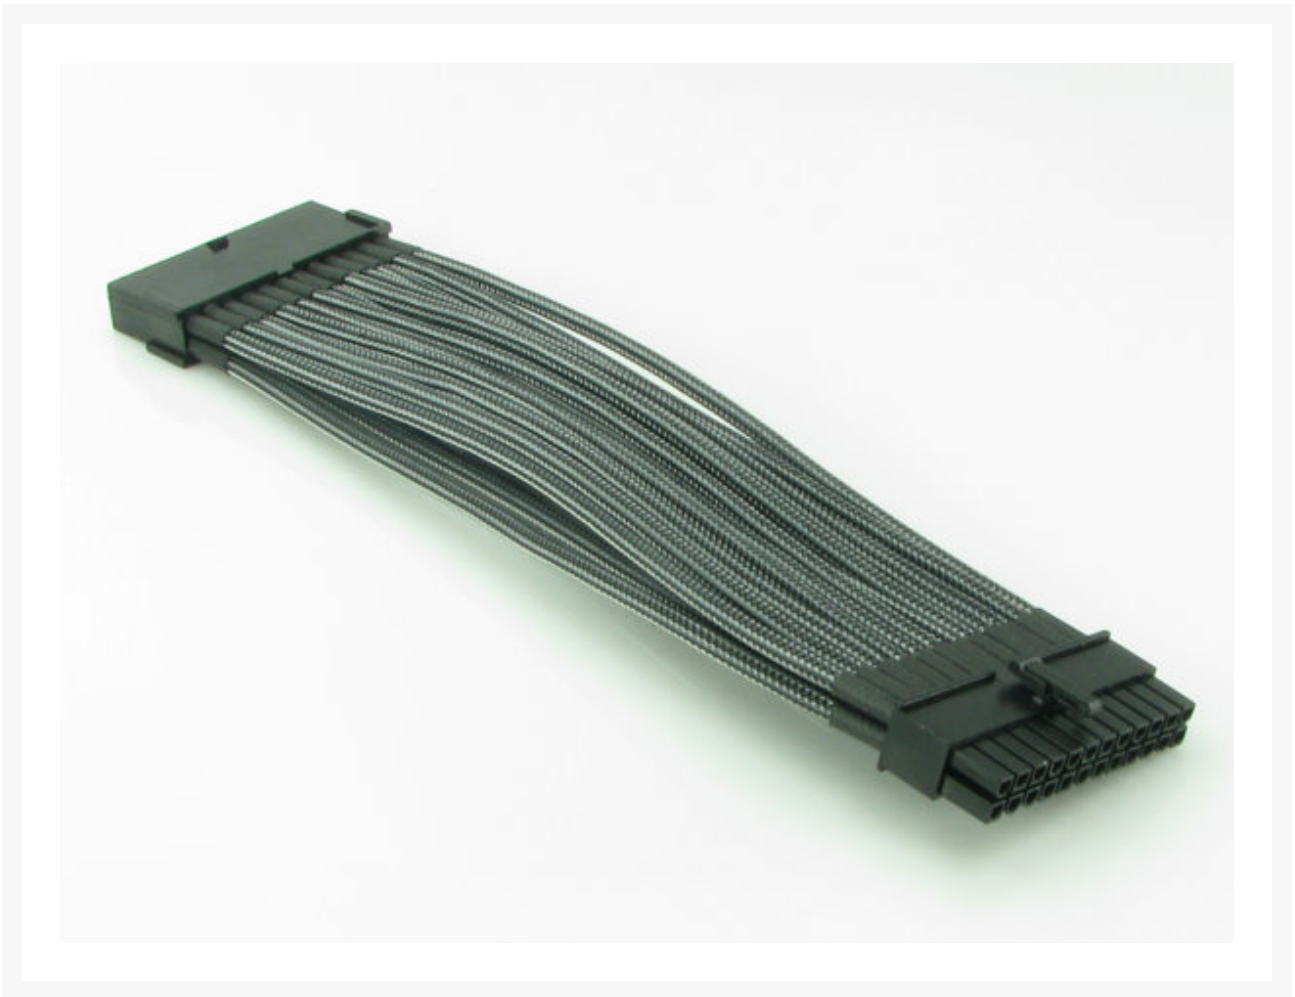

mod/smart mod/smart Kobra Cable  
20pin Motherboard Power  
Extension - Carbon Fiber - 8  
Inch

Special Price  
**\$8.96** was  
**\$11.95**

Product Images

## Short Description

---

Is your PSU power cable not long enough to reach your components or look down right ghetto? Well look no further than the new Kobra MAX Power Extension Cables. Take your system to the next level of COOL and clean up the inside of your system with style and functionality. Each wire of the extension is carefully dressed with our custom PARACORD nylon braid to provide unprecedented wire coverage

## Description

---

Is your PSU power cable not long enough to reach your components or look down right ghetto? Well look no further than the new Kobra MAX Power Extension Cables. Take your system to the next level of COOL and clean up the inside of your system with style and functionality. Each wire of the extension is carefully dressed with our custom PARACORD nylon braid to provide unprecedented wire coverage with minimal bunching and bulging. Our custom PARACORD also gives you the tightest possible wrap of the wire to give our wires the smallest OD (Outer Dimension). Smaller wires equal more system airflow and less inner case space requirements. Kobra MAX cables are the finest sleeved extension cables you can purchase without feeling frayed. A pair of Kobra Cable Bundlers is included for added wire management!

## Features

---

- Custom PARACORD nylon braid for unprecedented wire coverage. Tightest fit braid for no unsightly bulges.
- End to End braid without heatshrink. Stranded 18 Gauge wire, for excellent bend radius.
- Standard Molex connectors used to ensure 100% compatibility. Provides a professional finished look.
- Only MASS PRODUCED single braid extension cable made in the USA. 3 custom lengths to choose from – 8 inch, 16 inch, and 24 inch.
- Over 30 vibrant colors/color combinations to pick from. Every wire in every extension is tested for proper power transmission.