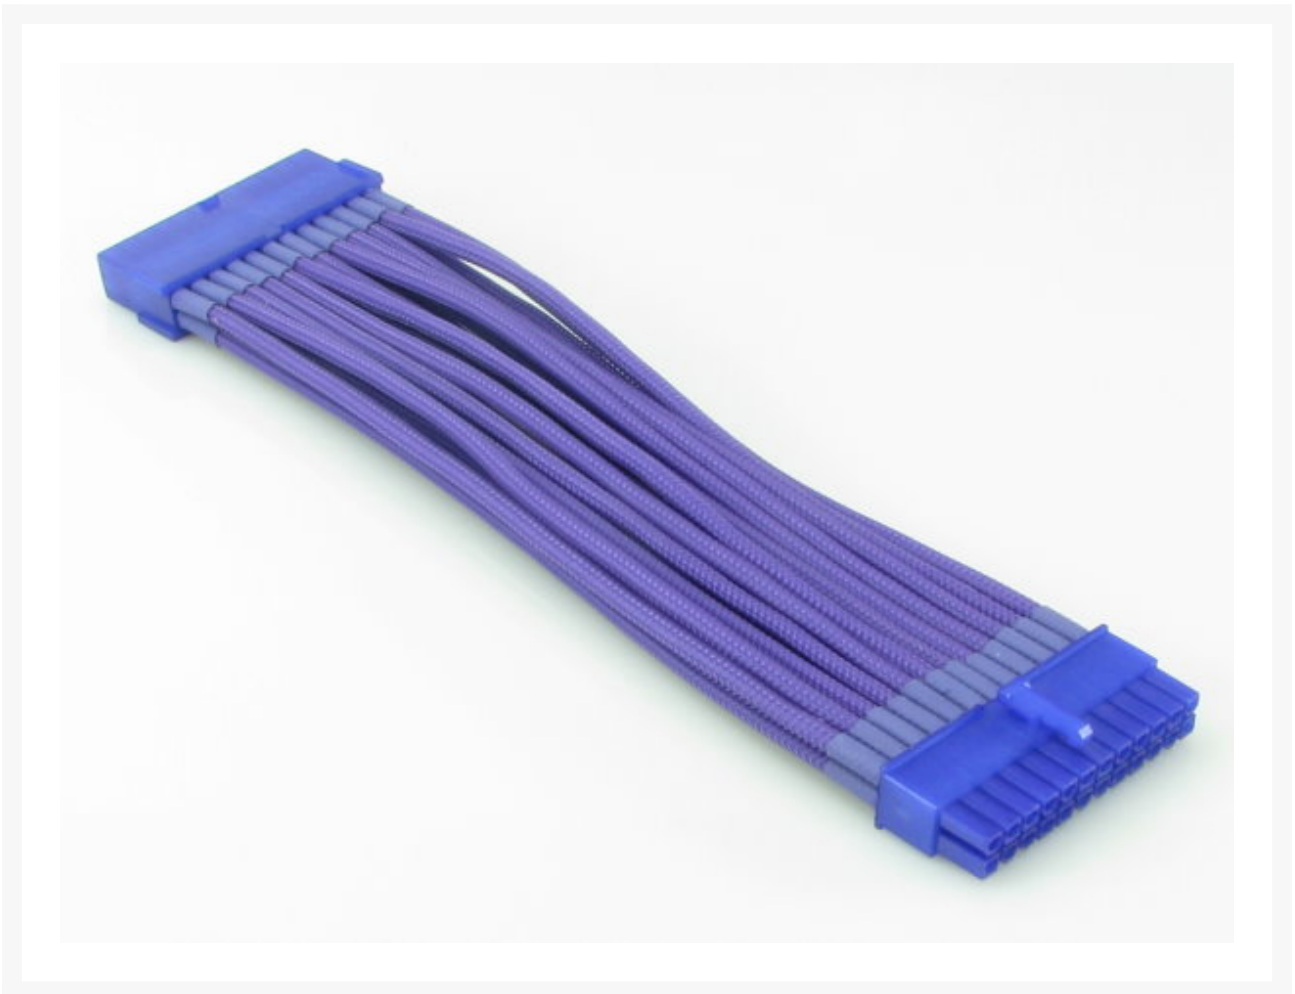

mod/smart

mod/smart Kobra Cable 20pin Motherboard Power Extension - UV Purple - 8 Inch

Special Price
\$8.96 was
\$11.95

Product Images

Short Description

Is your PSU power cable not long enough to reach your components or look down right ghetto? Well look no further than the new Kobra MAX Power Extension Cables. Take your system to the next level of COOL and clean up the inside of your system with style and functionality. Each wire of the extension is carefully dressed with our custom PARACORD nylon braid to provide unprecedented wire coverage.

Description

Is your PSU power cable not long enough to reach your components or look down right ghetto? Well look no further than the new Kobra MAX Power Extension Cables. Take your system to the next level of COOL and clean up the inside of your system with style and functionality. Each wire of the extension is carefully dressed with our custom PARACORD nylon braid to provide unprecedented wire coverage with minimal bunching and bulging. Our custom PARACORD also gives you the tightest possible wrap of the wire to give our wires the smallest OD (Outer Dimension). Smaller wires equal more system airflow and less inner case space requirements. Kobra MAX cables are the finest sleeved extension cables you can purchase without feeling frayed. A pair of Kobra Cable Bundlers is included for added wire management!

Features

- Custom PARACORD nylon braid for unprecedented wire coverage. Tightest fit braid for no unsightly bulges.
- End to End braid without heatshrink. Stranded 18 Gauge wire, for excellent bend radius.
- Standard Molex connectors used to ensure 100% compatibility. Provides a professional finished look.
- Only MASS PRODUCED single braid extension cable made in the USA. 3 custom lengths to choose from – 8 inch, 16 inch, and 24 inch.
- Over 30 vibrant colors/color combinations to pick from. Every wire in every extension is tested for proper power transmission.