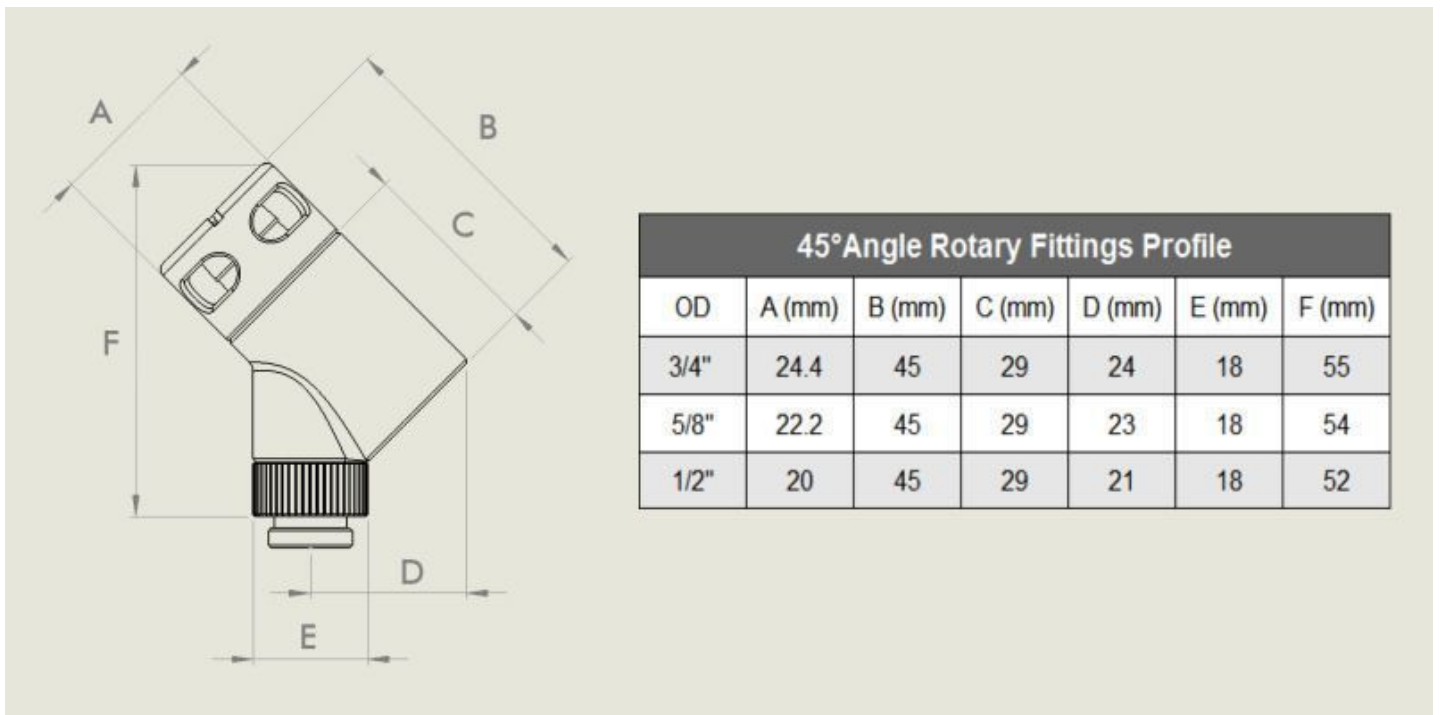

Monsoon 45° Rotary Angle Fitting - 3/4" - Orange

\$10.95

Product Images

Short Description

Designed to beautifully compliment the full line of Monsoon Free Center Compression Fittings. Rotary bodies for each tube size are matched to the compression ring outside diameter for a clean modern aesthetic.

Description

Designed to beautifully compliment the full line of Monsoon Free Center Compression Fittings. Rotary bodies for each tube size are matched to the compression ring outside diameter for a clean modern aesthetic. Brass accent color disks and fittings are sold separately allowing you to mix and match main body and accent colors. This also allows you to change fitting and accent disk colors on future builds without replacing the rotary bodies.

Features

- Available in 45 and 90 degrees.
- Available in standard and patent pending Light Port versions.
- Color accent disks available in all 10 Monsoon color finishes allowing users to mix and match.
- Rotary body O.D. is matched to each tube size compression ring O.D. for a beautifully modern and clean aesthetic.
- Industry standard G 1 / 4 threads on both ends fit any compliant port or fitting.
- Machined from high quality solid brass castings.
- Includes high quality 2.4 mm thick silicone O-rings.

Specifications

Additional Information

Brand	Monsoon
SKU	MON-RO-45-34-OR
Weight	0.2000
Fitting Type	Connector
Fitting Size	3/4"
Fitting Angle	45 Degree